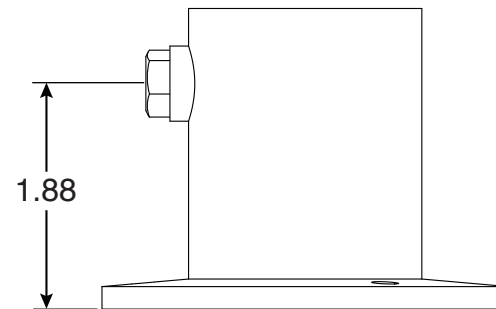

1.50" White Ladder Flange

Part No.
PF-2115-L

Parts List	
QTY	Description
1	White Ladder Flange
1	5/16"-18 x 5/8" SS BOLT

- White Powder Coated Aluminum
- Accommodates 1.50" OD Tubing

Page 1 of 1

Perma-Cast Co. Pueblo, CO
www.permacastonline.com
Call 800-748-2770