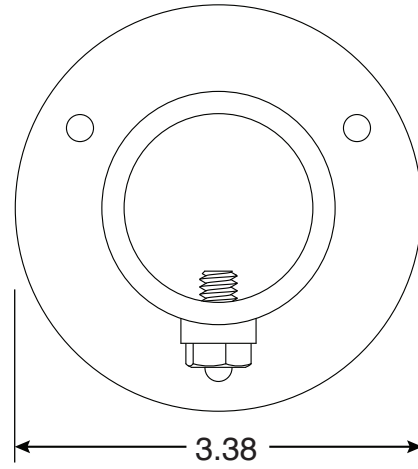

1.50" White Ladder Flange

Part No.
PF-2115-L

Parts List	
QTY	Description
1	White Ladder Flange
1	5/16"-18 x 5/8" SS BOLT

- White Powder Coated Aluminum
- Accommodates 1.50" OD Tubing

Page 1 of 1

Perma-Cast Co. Pueblo, CO
www.permacastonline.com
Call 800-748-2770