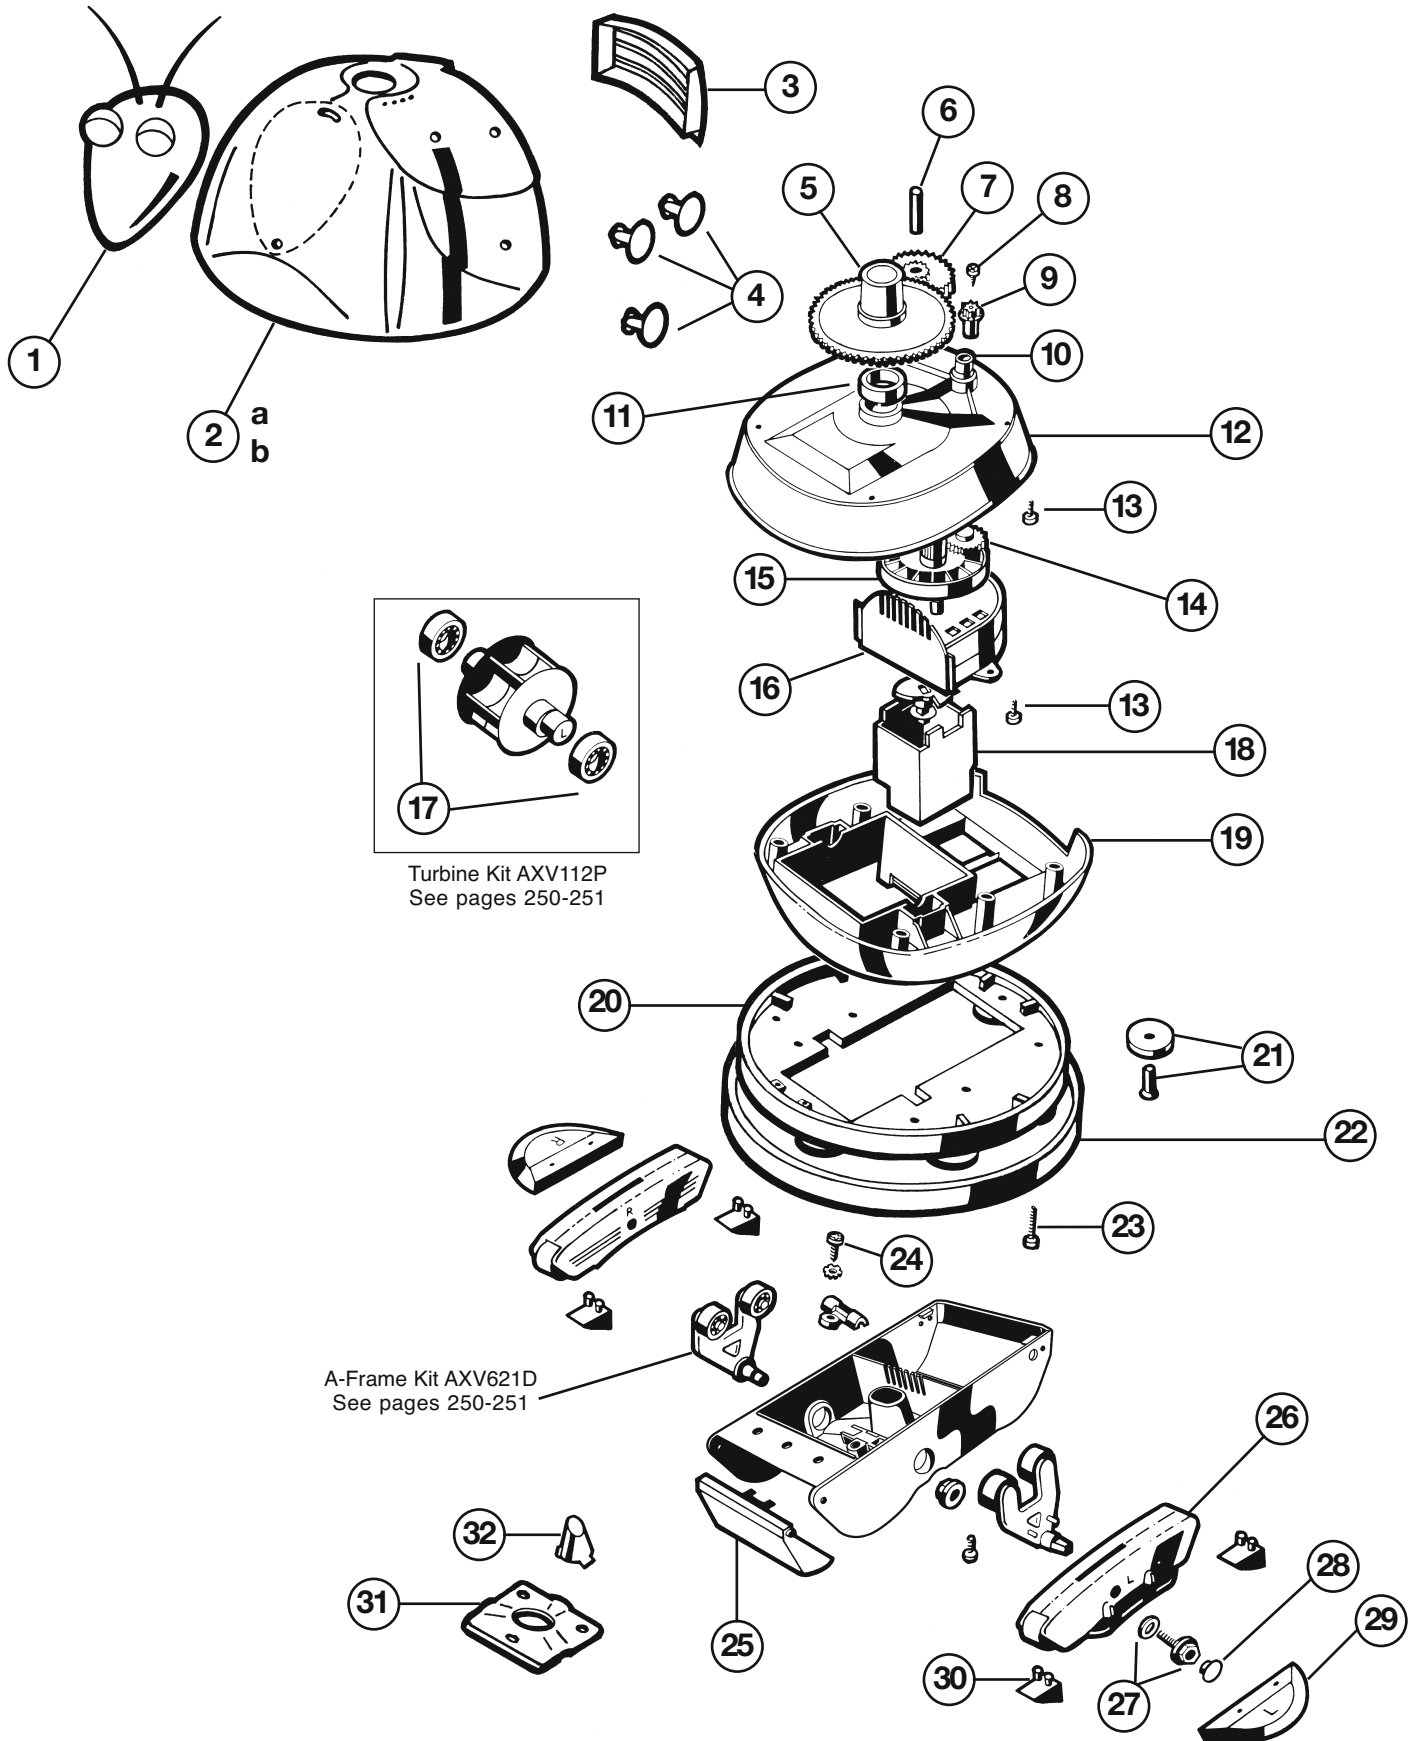

AquaBug®

ABOVE-GROUND CLEANER REPLACEMENT PARTS

Parts Diagram

Parts Listing

Ref. No.	Part No.	Description	Ctn Qty.	No. Req'd
1	AXV464	Head Assembly (Includes Head, Eyes and Antennae)	10	1
2a	AXV457OR	Shell, Orange	**	1
2b	AXV457YL	Shell, Yellow	**	1
3	AXV513BK	AquaBug Screen, Black	10	1
4	AXV443	AquaBug Spots, 4 large and 2 small	10	1
5	AXV070	Cone Gear	*	1
6	AXV309	Intermediate Gear Shaft	*	1
7	AXV301	Intermediate Gear	25	1
8	AXV068	Spindle Gear Screw	*	1
9	AXV303	Spindle Gear	25	1
10	AXV066A	Spindle Gear Bushing	25	1
11	AXV306	Cone Gear Bushing	50	1
12	AXV060WH	Upper Middle Body	*	1
13	AXV065P	Lower/Upper Body Screw (6 pack)	*	1
14	AXV064A	Medium Turbine Drive Gear	25	1
15	AXV062C	Medium Turbine	25	1
16	AXV009	Medium Turbine Case with Axle	25	1
17	AXV055P	Turbine Bearings (2)	50	1
18	AXV518P	Gear Box	10	1
19	AXV050CWH	Lower Middle Body	*	1
20	AXV525	Base Plate Assembly	5	1
21	AXV551P	Wheel Kit (6 wheels, axles)	25	1
22	AXV458	AquaBug Ring	5	1
23	AXV057P	Middle Body Screw (6 pack)	*	1
24	AXV313	Lower Body Screw	*	1
25	AXV442	Flap Kit, White (2 flaps, front and rear)	25	1
26	AXV417WHP	Pod Kit	25	1
27	AXV015P	Pod Screw Kit (2 hex head screws and 2 washers)	50	1
28	AXV016P	Pod Plug (6 pack)	50	1
29	AXV552WHP	Wing Kit, White	50	1
30	AXV014SP	Slotted Santoprene Shoes (4 pack)	50	1
31	AXV304A	Bottom Plate	25	1
32	AXV512A	Nozzle	*	1

NOTES: *Special Order.

**Limited Quantity Available.