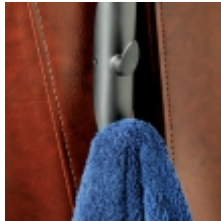

### **Features & Specs**

- Requires just 10 to 15 inches of clearance behind spa
- Available with specialty brackets that are designed specifically for certain spa brands
- Available with extended pivot arms and extended brackets for larger spas
  - Powder coated aluminum tubing with easy-to-install, non-corrosive composite mounting brackets
- Comes standard with a TowelMate accessory for hanging up to three towels right where you need them most

•  
Foam grips for comfortable handling

•  
TowelMate

•  
Closed Position