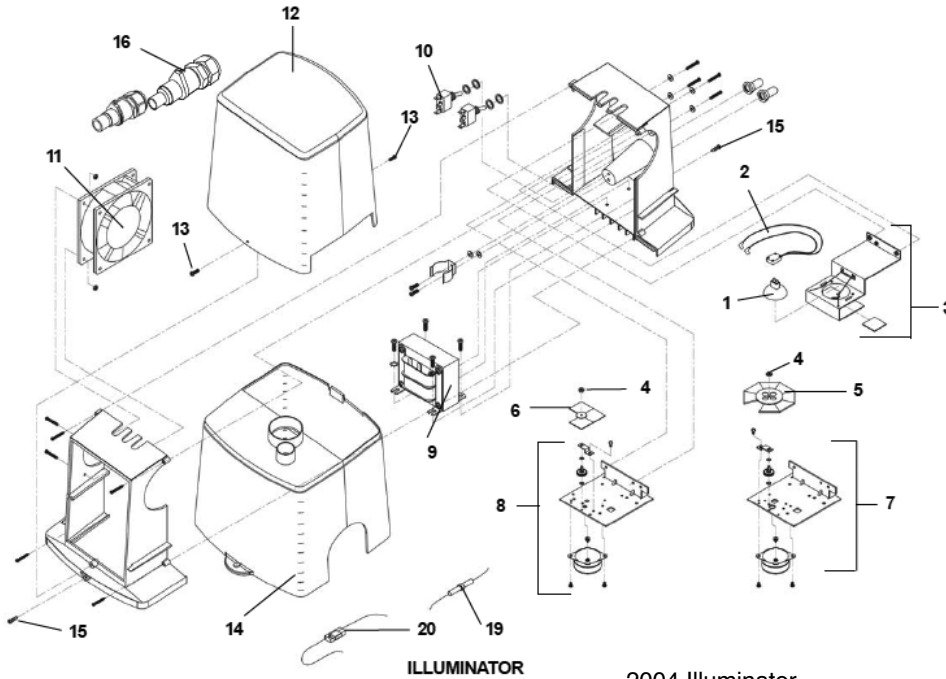

2004-ILLUMINATOR

1	LAMP 250W 24V	HI-111
2	LAMP SOCKET	B9155
3	LAMP BRACKET ASSY.	Y20-2050
4	COLOR WHEEL NUT	A8092
5	COLOR WHEEL ONLY (2004)	PT03D
6	COLOR WHEEL ONLY (2008)	A11213
7	COLOR WHEEL MOTOR ASSY.(2004)	Y10-4005
8	COLOR WHEEL MOTOR ASSY.	Y10-8005
9	TRANSFORMER, 120 VAC - 197.7 VAC	D9144E
10	TOGGLE SWITCH, 3-POSITION	A11526
11	FAN	A7002
12	TOP COVER	A11604
13	TOP COVER SWITCH (#8-32 x .5)	A11603
14	BASE	E12312
15	BASE TO CHASSIS SCREW (#8 x .5 SELF DRILLING)	A11246
16	FIBER PORT ASSY.	A10980
17	FUSE, MAIN POWER, 2.5 AMP	A9182
18	FUSE, COLOR WHEEL MOTOR, .1 AMP	A11598
19	FUSE HOLDER, UNIVERSAL (NO FUSE INCLUDED)	Y30-6900
20	THERMAL OVERLOAD ASSY, UNIVERSAL	Y30-0020