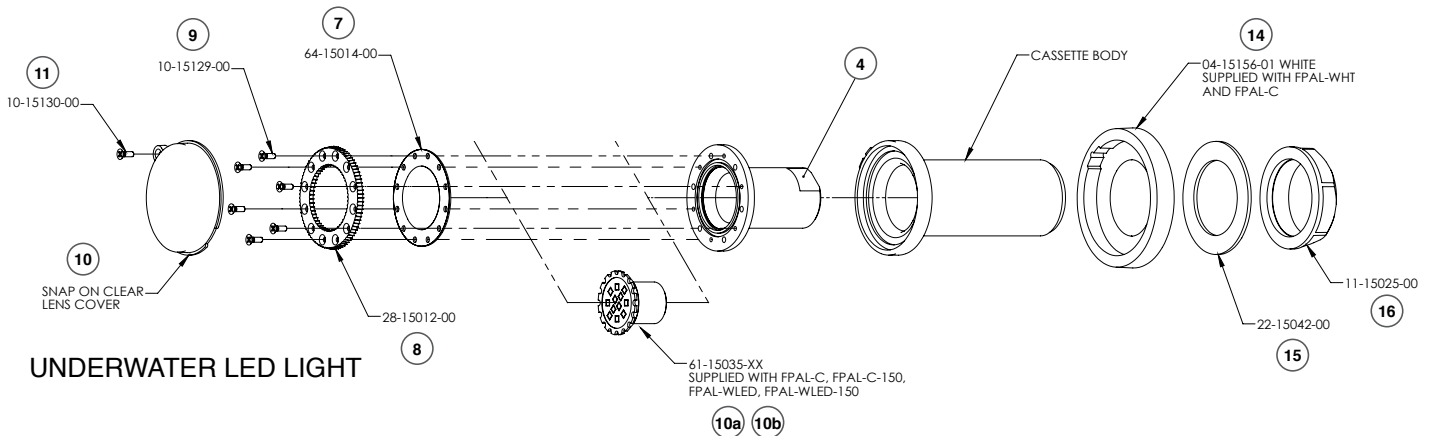

UNDERWATER LED LIGHT

CONCRETE / FIBER GLASS LIGHT

3	20-15017-00 Conduit adapter, 1/2"s - 3/4" spg	$3.22	<i>not shown</i>
4	FPAL-X Xenon lamp kit, 12v, 50w for pool light Pre 2010 only		
5	FPAL-CA Concrete adapter kit (requires FPAL-CN)	$29.23	<i>not shown</i>
7	64-15014-00 Lens diffuser, prismatic design	$74.39	
8	28-15012-00 Clamp ring, clear prismatic	$19.27	
9	10-15129-00 Lens screw, stainless, set of six	$8.42	
10	FPAL-LC Lens cover, snap-on plastic, Clear	$8.97	
10A	FPAL-LAU-WLED (White LED)	$73.71	
10B	FPAL-LAU (RGB Color LED)	$73.71	
11	10-15130-00 Screw, nylon, lens cover	$1.67	
14	FPAL-TRW UL warning plate, white	$15.36	
14	FPAL-TRB UL warning plate, black	$15.36	
14	FPAL-TRG UL warning plate, gray	$15.36	
14	FPAL-TRT UL warning plate, tan	$15.36	
15	22-15042-00 Cassette gasket seal, rubber	$10.21	
16	11-15025-00 Cassette nut for fiberglass installs	$14.97	
17	FPAL-CN Concrete wall fitting (use with FPAL-CA)	$19.17	<i>not shown</i>

Complete Light Assemblies

- FPAL-WLED, white, 12v, 50w, 79 ft. cord $341.13
- FPAL-C, color, 12v LED array, 79 ft. cord $341.13