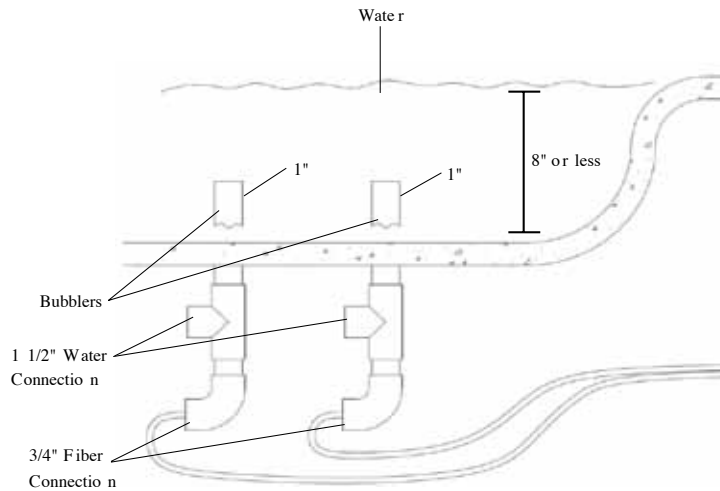

FIBER OPTIC BUBBLERS

DESCRIPTION

The Fiber Optic Bubbler has 75 Strands of Fiber. Perfect for sun shelves, swim outs, beach entry areas, or small fountain areas. Provide that splash of color in a flume of water approximately 3" - 5" above the water surface, when installed in no more than 4" - 6" of water.

Fiberstars Bubbler Deluxe mounts flush on sun shelves, swim outs, etc. You can locate the bubbler just under or out of the water on fountains for two completely different effects. Each bubbler is preassembled for easy connection to a water supply line and a conduit connection for the fiber. The bubbler comes with 45' of 75 strand fiber pre-attached. It has simple water flow requirements and needs 1-1/2" plumbing for water and 3/4" conduit for fiber.

FEATURES & BENEFITS

- The Lighted Bubbler Deluxe may be installed in many different methods and applications, such as:
  Flush with interior surface, raised off the surface area but with the tip under the water surface (typically fountains), or raised above the water surface (typically fountains).
- The minimum flow rate is 8-10 GPM.
  14-16 GPM for Supper Bubbler.
- Easy install

SBK-45

1.5" riser with 1" inner pipe.
150 strands.

BLK-DL-45

No inner pipe. 75 strands.

NOTE: 2CLS BK diagram. Not for fiber only versions.