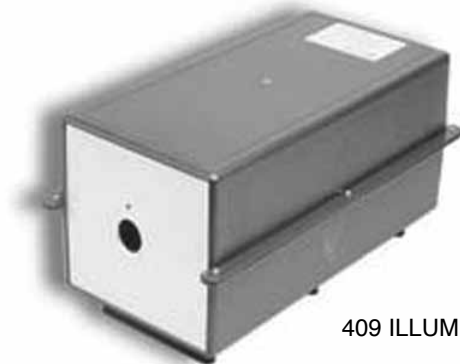

409 SERIES ILLUMINATOR

FIBER OPTIC LIGHTING

DESCRIPTION

This commercial-grade, 150-Watt metal halide illuminator is designed for added brightness. Great for use on Fiberstars Lighted Laminars in high ambient light areas. (Allow 2 - 3 weeks for delivery.)

SPECIFICATIONS

Lamp

- Type: Metal-Halide H.I.D., Proprietary Design
- Life: 6000 Hours Average
- Replacement Lamp Number: HID 440

Miscellaneous

- Fiber Capacity: 400 Strands
- UL listed for wet locations
- For Master / Slave units, it is required to run 22 AWG communications cable between the units

Includes

- Complete Fiber Optic Illuminator
- Fiber Optic Port Assembly
- Installation and Owner's Manual

409 ILLUMINATOR

PART NUMBER	DESCRIPTION	LIST PRICE
409-W	409 Series, Commercial Grade Illuminator- Metal Halide, White Light only	$1,538.15
409-C4	409 Series, Commercial Grade Illuminator- Metal Halide, 4-position color wheel	$1,626.61
409-C4-M	409 Series, Commercial Grade Illuminator- Metal Halide, 4-position color wheel - Master Unit	$1,990.26
409-C4-S	409 Series, Commercial Grade Illuminator- Metal Halide, 4-position color wheel - Slave unit	$1,941.12
409-C8	409 Series, Commercial Grade Illuminator- Metal Halide, 8-position color wheel	$1,695.40
409-C8-M	409 Series, Commercial Grade Illuminator- Metal Halide, 8-position color wheel - Master Unit	$2,211.50
409-C8-S	409 Series, Commercial Grade Illuminator- Metal Halide, 8-position color wheel - Slave unit	$2,162.26