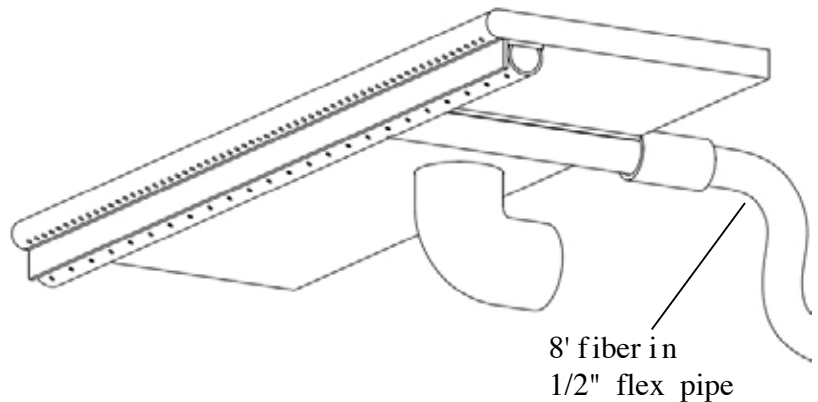

LED RAIN FALL

DESCRIPTION

These stunning color changing, synchronized, L.E.D. lighted Rain Waterfalls enhance the beauty of any backyard. Color Light Streams Lighted Rain Waterfall is available in three different sizes: 24", 36", and 48" wide. The approximate water flow is between 5-8 GPM per foot of rain.

FEATURES & BENEFITS

- 4 Strands per 1", enhances light output
- Brightening Shield added
  - hides points of light while reflecting light onto rain droplets.
- 100' 12V Cord
- Color Light Stream LED Driver
- Deck box
- 6 Vibrant Colors; white, blue, green, red, amber, purple
- Color change mode and Disco effect
- 5 watt each

Note: Allow for bend radius of 3/4' flex PVC

SYNCHRONIZES WITH TREO UNDERWATER LED LIGHTS!

PART NUMBER	DESCRIPTION	LIST PRICE
CLSRW24-8	24" Color Light Streams Lighted Rainfall with 8' fiber run	$1,068.84
CLSRW36-8	36" Color Light Streams Lighted Rainfall with 8' fiber run	$1,248.21
CLSRW48-8	48" Color Light Streams Lighted Rainfall with 8' fiber run	$1,452.15