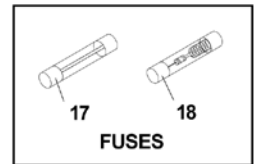

6004-ILLUMINATOR

6004 Illuminator

1	LAMP ASSEM BLY	Y20-6000
2	HOT M IRROR BRACKET ASSEMBLY	Y20-6050
3	COLOR WHEEL NUT	A8092
4	COLOR WHEEL ONLY (6004)	PTO3D
5	COLOR WHEEL ONLY (6008)	A11213
6	COLOR WHEEL MOTOR ASSY. (6004)	Y10-4010
7	COLOR WHEEL MOTOR ASSY. (6008)	Y10-8010
8	THERMAL OVERLOAD ASSEMBLY, UNIVERSAL	Y30-0020
9	CHASSIS - NOT AVAILABLE	N/A
10	TOGGLE SWITCH, 3-POSITION	A11526
11	FAN	A7002
12	TOP COVER	A11604
13	TOP COVER SCREW (#8-32 X .5)	A11603
14	BASE	E12312
15	BASE TO CHASSIS SCREW (#8 X .5 SELF DRILLING)	A11246
16	FIBER PORT ASSY.	A12240
17	FUSE, MAIN POWER, 7 AMP	A12269
18	FUSE, COLOR WHEEL MOTOR, .1 AMP	A11598
19	FUSE HOLDER, UNIVERSAL (NO FUSE INCLUDED)	Y30-6900