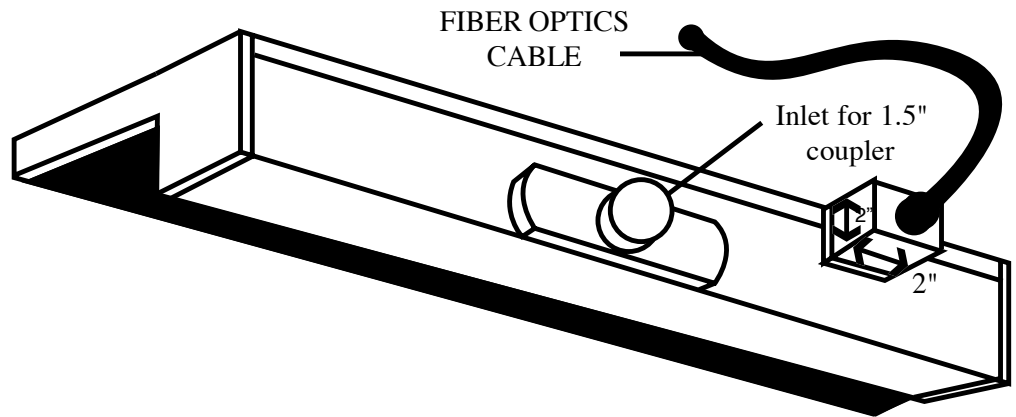

FIBER LIT SHEER WATER FALL

DESCRIPTION

These unique Fiber Lit Sheer WaterFalls come complete with fiber pre-attached. Fiberstars Lighted Sheer Waterfalls adds dramatic nighttime excitement that is breathtaking. The Sheer Waterfall is available in five different sizes, listed below.

Our Lighted Sheer Waterfalls requires the least amount of fiber for the maximum amount of light output. Each one comes with 45' of pre-attached fiber. 5-8 GPM per foot.

FEATURES & BENEFITS

- Sheer Waterfalls come complete with fiber pre-attached.
- 5-8 GPM(Gallons per minute)
- 45' of pre-attached fiber
- The Sheer Waterfalls come in straight, non-radius designs only.

Straight Only
RADIUS NOT AVAILABLE

PART NUMBER	DESCRIPTION	LIST PRICE
IFF-12EL-9-45	12' Fiber lit, sheer waterfall w/9' ext. lip & 45' of 25 strand fiber	$489.93
IFF-18EL-9-45	18' Fiber lit, sheer waterfall w/9' ext. lip & 45' of 50 strand fiber	$515.58
IFF-24EL-9-45	24' Fiber lit, sheer waterfall w/9' ext. lip & 45' of 50 strand fiber	$560.90
IFF-36EL-9-45	36' Fiber lit, sheer waterfall w/9' ext. lip & 45' of 75 strand fiber	$703.28
IFF-48EL-9-45	48' Fiber lit, sheer waterfall w/9' ext. lip & 45' of 100 strand fiber	$853.06

Fiber lit sheer waterfall, 45' of Pre-attached fiber included

Use 2004, 2004-AS, 6004, 6004-AS or 409 Series Illuminators for best lighting.