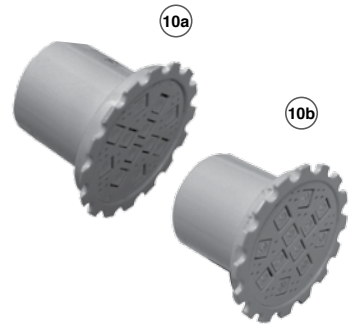

UNDERWATER LED LIGHT

CONCRETE / FIBER GLASS LIGHT

3	20-15017-00 Conduit adapter, 1/2"s - 3/4" spg	$3.22	<i>not shown</i>
4	FPAL-X Xenon lamp kit, 12v, 50w for pool light Pre 2010 only		
5	FPAL-CA Concrete adapter kit (requires FPAL-CN)	$29.23	<i>not shown</i>
7	64-15014-00 Lens diffuser, prismatic design	$74.39	
8	28-15012-00 Clamp ring, clear prismatic	$19.27	
9	10-15129-00 Lens screw, stainless, set of six	$8.42	
10	FPAL-LC Lens cover, snap-on plastic, Clear	$8.97	
10A	FPAL-LAU-WLED (White LED)	$73.71	
10B	FPAL-LAU (RGB Color LED)	$73.71	
11	10-15130-00 Screw, nylon, lens cover	$1.67	
14	FPAL-TRW UL warning plate, white	$15.36	
14	FPAL-TRB UL warning plate, black	$15.36	
14	FPAL-TRG UL warning plate, gray	$15.36	
14	FPAL-TRT UL warning plate, tan	$15.36	
15	22-15042-00 Cassette gasket seal, rubber	$10.21	
16	11-15025-00 Cassette nut for fiberglass installs	$14.97	
17	FPAL-CN Concrete wall fitting (use with FPAL-CA)	$19.17	<i>not shown</i>

Complete Light Assemblies

- FPAL-WLED, white, 12v, 50w, 79 ft. cord $341.13
- FPAL-C, color, 12v LED array, 79 ft. cord $341.13