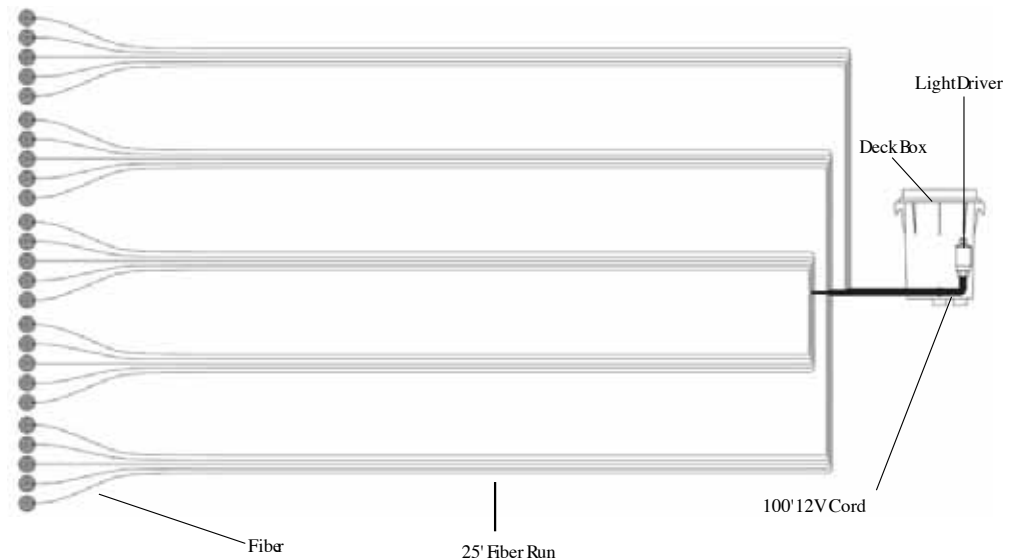

LED STAR FLOOR KIT

DESCRIPTION

An easy way of creating fiber optic points of light in floors, swim outs and steps for the gunite pool builder. Fiberstars has taken the custom job and created two unique and easily installed kits for the gunite pool. Star Floor Kits work with any interior surface materials. They come with 60' of fiber pre-attached and are available in 2 kits: 10 or 25 points of light. Each fixture has 2 strands of fiber. Now it is easy to add a star in any gunite pool.

FEATURES & BENEFITS

- 6 Vibrant Colors; white, blue, green, red, amber, purple
- Color change mode and Disco effect
- Each Star Floor Kit comes with 10 Points of light or 25 Points of light that have 2 strands of fiber each.
- 100' 12V cable
- Deck box
- 5 watt each

**See Page 46 for Turnkey Starfloors
SYNCHRONIZES WITH TREO UNDERWATER LED LIGHTS!**

PART NUMBER	DESCRIPTION	LIST PRICE
CLSSFK-10	Color Light Streams Star Floor Kit with 10 points of light, 2 Strands of fiber at each point	$968.10
CLSSFK-25	Color Light Streams Star Floor Kit with 25 points of light, 2 Strands of fiber at each point	$1,223.64