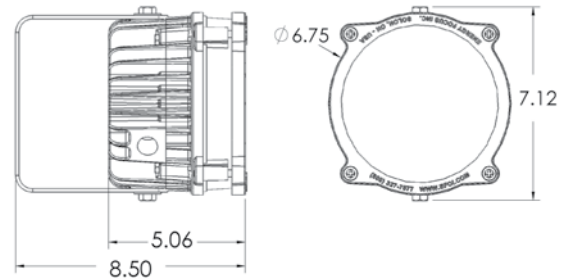

NEW!
LED LANDSCAPE
OUTDOOR LIGHT FIXTURE

The Commercial 120VAC LED Landscape Light choices will include both small and large versions in a narrow spot (NSP) and flood (FLD) beam configurations in any color as long as it's black. All versions will require waterproof, hard conduit to the light fixture (1/2" NPT for small & 3/4" NPT for large fixtures). Includes yoke for mounting on wall, other mounting methods will require additional parts not included.

FEATURES & BENEFITS

- High output LED with minimal power consumption
- Rugged exterior to hold up to nature's forces
- Rated life of 50,000 hrs to 70% lumen maintenance
- Bright white light illuminating your building for increased visibility and safety
- Tilt adjustability to highlight or evenly illuminate your façade
- Easy retrofit with slip fitter mount and hard wire ready
- Available in 15 or 26 watt with 11 degree Narrow Spot beam spread or 40 degree Flood beam spread.
- LTL tested in accordance with LM-79 standards for electrical and photometric measurements of LED fixtures
- Cree™ LEDs tested in accordance with LM-80 standards for measuring lumen maintenance of SSL sources
- UL listed for wet locations
- Standard 5 year warranty

PART NUMBER

DESCRIPTION

LIST PRICE

Small 15W fixture, 6500k, 75 CRI, hardwire, black

LEDLS-765NSP-15HWD-BK	11 degree Narrow Spot beam spread	$314.56
LEDLS-765FLD-15HWD-BK	40 degree Flood beam spread	$319.79

Large 26W fixture, 6500k, 75 CRI, hardwire, black

LEDLS-765NSP-26HWD-BK	11 degree Narrow Spot beam spread	$540.53
LEDLS-765FLD-26HWD-BK	40 degree Flood beam spread	$549.95