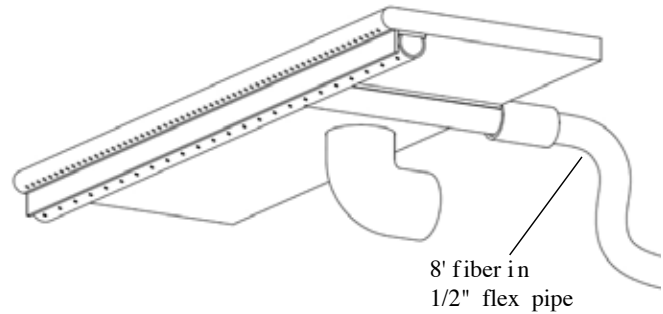

FIBER OPTIC RAIN FALLS

DESCRIPTION

Fiberstars Lighted Rainfalls are designed to provide single rows of water and project them away from the falls lip at a 45 degree angle. The rows of water simulate the sound and effect of rain falling into the pool creating a unique and pleasant sound for you. The minimum water flow is between 5 and 8 GPM (gallons per minute). Keep in mind that as you increase the GPM flow rate, the further out the “rain” fall will extend from the wall of the pool.

Our Lighted Rainfalls requires the least amount of fiber for the maximum amount of light output. Each one comes with 45’ of pre-attached fiber.

FEATURES & BENEFITS

- Brightening Shield Added
- Hides point of light while reflecting light onto rain droplets.
- Easy install

NOT AVAILABLE IN RADIUS!

PART NUMBER	DESCRIPTION	LIST PRICE
LRWF12-45	12' Rain Waterfall with 45' of 25 strand fiber	$438.15
LRWF18-45	18' Rain Waterfall with 45' of 36 strand fiber	$534.00
LRWF24-45	24' Rain Waterfall with 45' of 50 strand fiber	$657.23
LRWF36-45	36' Rain Waterfall with 45' of 75 strand fiber	$818.78
LRWF48-45	48' Rain Waterfall with 45' of 100 strand fiber	$1,067.98

*These Rain Waterfalls come complete with fiber pre-attached
Use 2004, 2004-AS, 6004, 6004-AS or 409 Series Illuminators for best lighting.*