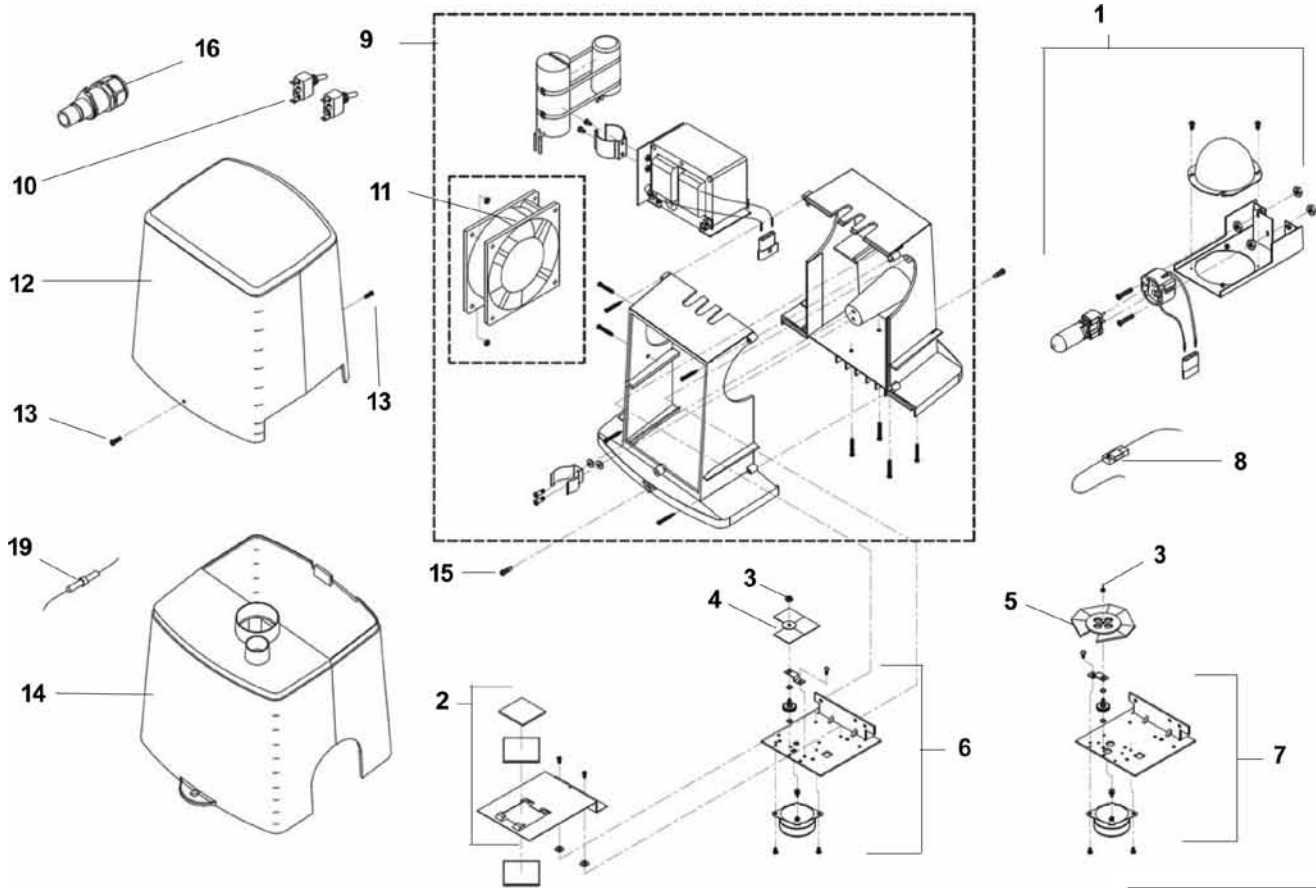

6004-ILLUMINATOR

6004 Illuminator

1	LAMP ASSEM BLY	Y20-6000
2	HOT M IRROR BRACKET ASSEMBLY	Y20-6050
3	COLOR WHEEL NUT	A8092
4	COLOR WHEEL ONLY (6004)	PTO3D
5	COLOR WHEEL ONLY (6008)	A11213
6	COLOR WHEEL MOTOR ASSY. (6004)	Y10-4010
7	COLOR WHEEL MOTOR ASSY. (6008)	Y10-8010
8	THERMAL OVERLOAD ASSEMBLY, UNIVERSAL	Y30-0020
9	CHASSIS - NOT AVAILABLE	N/A
10	TOGGLE SWITCH, 3-POSITION	A11526
11	FAN	A7002
12	TOP COVER	A11604
13	TOP COVER SCREW (#8-32 X .5)	A11603
14	BASE	E12312
15	BASE TO CHASSIS SCREW (#8 X .5 SELF DRILLING)	A11246
16	FIBER PORT ASSY.	A12240
17	FUSE, MAIN POWER, 7 AMP	A12269
18	FUSE, COLOR WHEEL MOTOR, .1 AMP	A11598
19	FUSE HOLDER, UNIVERSAL (NO FUSE INCLUDED)	Y30-6900