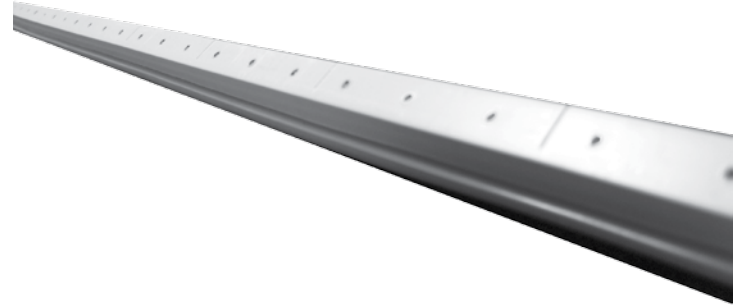

FIBER OPTIC WATERFALL LIGHT BAR

DESCRIPTION

Fiberstars Lit Waterfall Light Bar Kit allows you to add color to waterfalls and rainfalls. This light bar easily mounts to the bottom lip of a sheer waterfall or rainfall, straight or radiused. There are two fibers per inch that aim down to light the water flow. A 3/4" conduit is placed next to the waterfall so you can run fiber back to the illuminator.

NOTE: For standard Light Bars, the fiber tail exits out of the left side. Reversed Light bars are now available (fiber tail exit on the right side). Add an "R" to the part numbers below. This will enable you to combine two lightbars to make 6', 7' and 8' sizes. No additional cost.

FEATURES & BENEFITS

Waterfall Light Bar light output is more dramatic on rainfalls vs. Sheerfalls

PART NUMBER	DESCRIPTION	LIST PRICE
WLB12-25	12" Waterfall Light Bar, 25' of 25 strand fiber, attaches to Rainfalls/Waterfalls	$184.28
WLB12-45	12" Waterfall Light Bar, 45' of 25 strand fiber, attaches to Rainfalls/Waterfalls	$208.85
WLB18-25	18" Waterfall Light Bar, 25' of 36 strand fiber, attaches to Rainfalls/Waterfalls	$228.51
WLB18-45	18" Waterfall Light Bar, 45' of 36 strand fiber, attaches to Rainfalls/Waterfalls	$272.74
WLB24-25	24" Waterfall Light Bar, 25' of 50 strand fiber, attaches to Rainfalls/Waterfalls	$277.65
WLB24-45	24" Waterfall Light Bar, 45' of 50 strand fiber, attaches to Rainfalls/Waterfalls	$348.91
WLB36-25	36" Waterfall Light Bar, 25' of 75 strand fiber, attaches to Rainfalls/Waterfalls	$334.17
WLB36-45	36" Waterfall Light Bar, 45' of 75 strand fiber, attaches to Rainfalls/Waterfalls	$422.62
WLB48-25	48" Waterfall Light Bar, 25' of 100 strand fiber, attached to Rainfalls/Waterfalls	$479.14
WLB48-45	48" Waterfall Light Bar, 45' of 100 strand fiber, attached to Rainfalls/Waterfalls	$638.85
WLB12-25R	12" Waterfall Light Bar, 25' of 25 strand fiber, attaches to Rainfalls/Waterfalls, fiber tail on right	$184.28
WLB12-45R	12" Waterfall Light Bar, 45' of 25 strand fiber, attaches to Rainfalls/Waterfalls, fiber tail on right	$208.85
WLB18-25R	18" Waterfall Light Bar, 25' of 36 strand fiber, attaches to Rainfalls/Waterfalls, fiber tail on right	$228.51
WLB18-45R	18" Waterfall Light Bar, 45' of 36 strand fiber, attaches to Rainfalls/Waterfalls, fiber tail on right	$272.74
WLB24-25R	24" Waterfall Light Bar, 25' of 50 strand fiber, attaches to Rainfalls/Waterfalls, fiber tail on right	$277.65
WLB24-45R	24" Waterfall Light Bar, 45' of 50 strand fiber, attaches to Rainfalls/Waterfalls, fiber tail on right	$348.91
WLB36-25R	36" Waterfall Light Bar, 25' of 75 strand fiber, attaches to Rainfalls/Waterfalls, fiber tail on right	$334.17
WLB36-45R	36" Waterfall Light Bar, 45' of 75 strand fiber, attaches to Rainfalls/Waterfalls, fiber tail on right	$422.62
WLB48-25R	48" Waterfall Light Bar, 25' of 100 strand fiber, attached to Rainfalls/Waterfalls, fiber tail on right	$479.14
WLB48-45R	48" Waterfall Light Bar, 45' of 100 strand fiber, attached to Rainfalls/Waterfalls, fiber tail on right	$638.85

Use 2004, 2004-AS, 6004, 6004-AS or 409 Series Illuminators for best lighting.