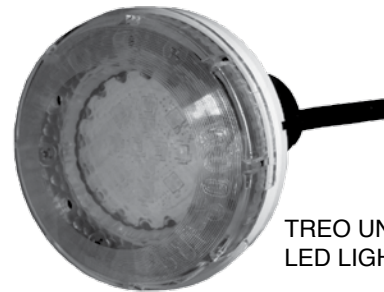

TREO UNDERWATER LED LIGHT

Basic requirements: Standard 1.5" wall fitting with exposed face and internal threads - initially connects to 1.5" waterproof conduit which terminates and seals above ground.

PART NUMBER	DESCRIPTION	LIST PRICE
FPAL-C-TR	12VAC, 5 Watt complete underwater LED light assembly with 80' of low voltage cord. Color Light, 4 trim rings - white, black, beige and gray	$341.13
FPAL-C-TR-150	12VAC, 5 Watt complete underwater LED light assembly with 150' of low voltage cord. Color Light, white ring	$374.53
FPAL-WLED-TR	NEW! White only LED 80' cord	$341.13
FPAL-WLED-TR-150	NEW! White only LED 150' cord	$374.53
1TREO-WIRTRAN	Treo Combo kit - Includes one FPAL-C-TR color LED pool light AND one WIRTRAN Wireless Light Control w/ internal 12VAC transformer and 1 button remote. Max capacity, 30W	$629.78
2TREO-WIRTRAN	Treo Combo kit - Includes two FPAL-C-TR color LED pool lights AND one WIRTRAN Wireless Light Control w/ internal 12VAC transformer and 1 button remote. Max capacity, 30W	$970.92
3TREO-WIRTRAN	Treo Combo kit - Includes three FPAL-C-TR color LED pool lights AND one WIRTRAN Wireless Light Control w/ internal 12VAC transformer and 1 button remote. Max capacity, 30W	$1,312.05

"See Page 50-51 for Parts & Accessories"
Synchs with Color Light Streams LED Water Feature.