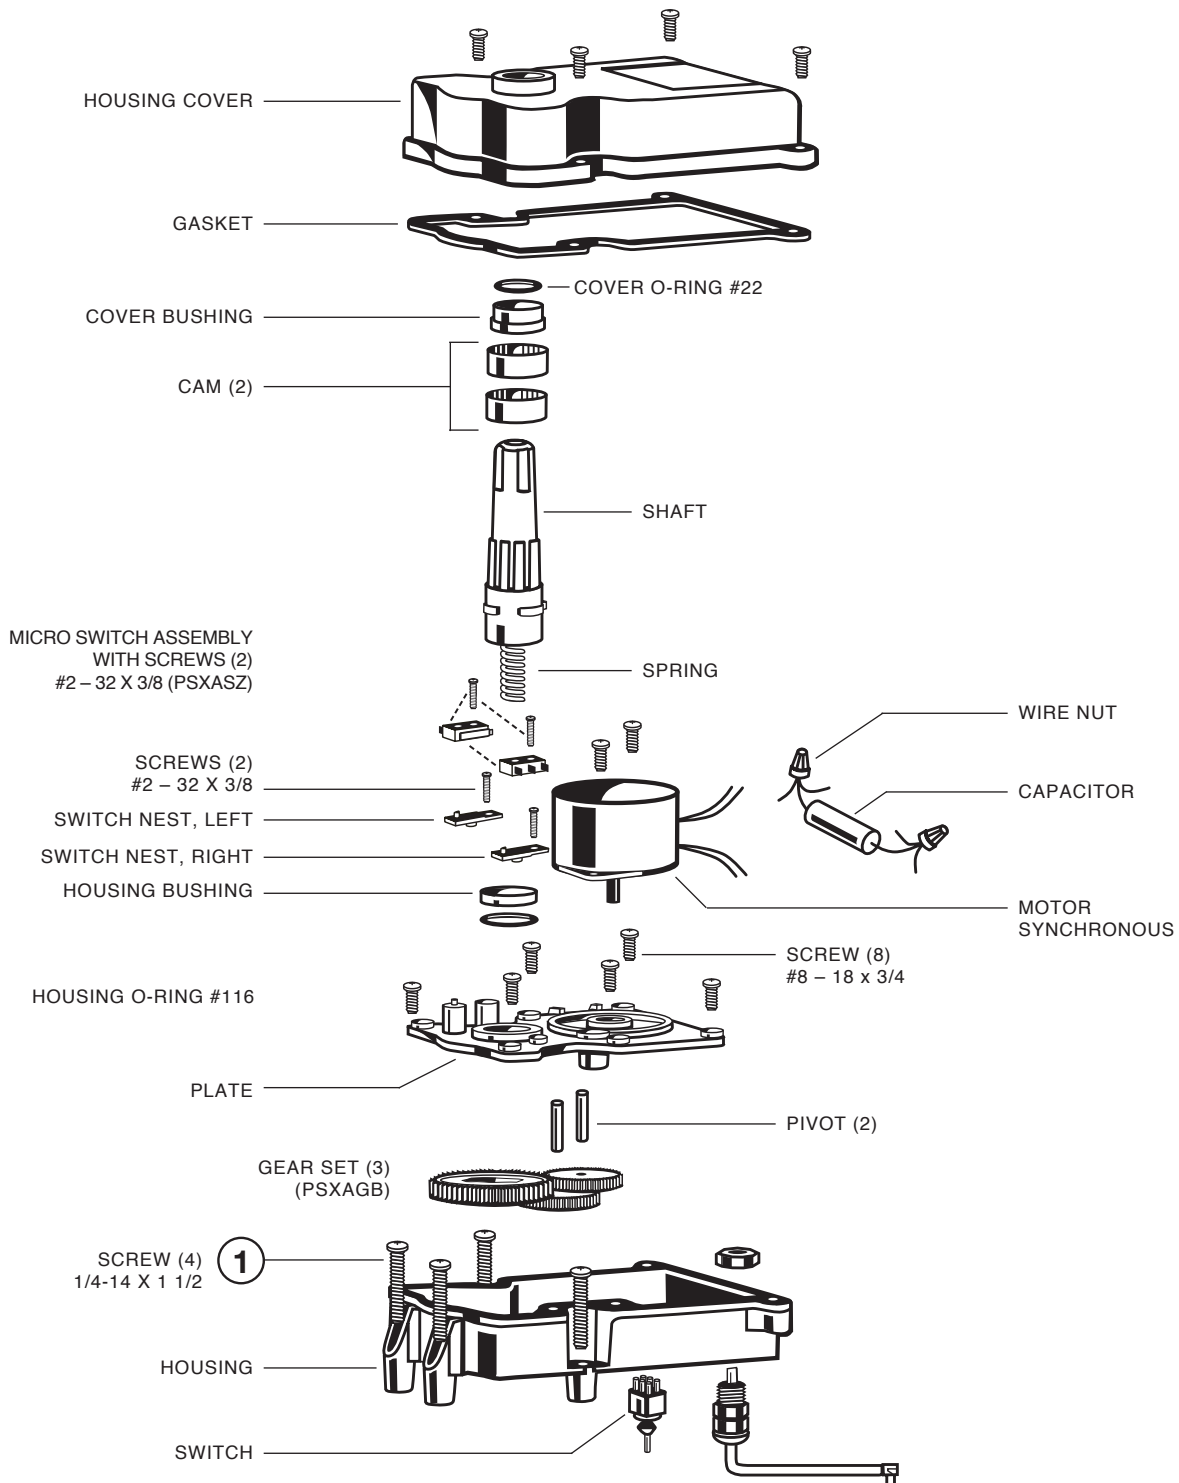

## GVA-24 REPLACEMENT PARTS

### Parts Listing

Ref. No.	Part No.	Description	Ctn. Qty.	No. Req'd
1	GLX-GVA-4SCR	Mounting Screws (Set of 4)	8	1