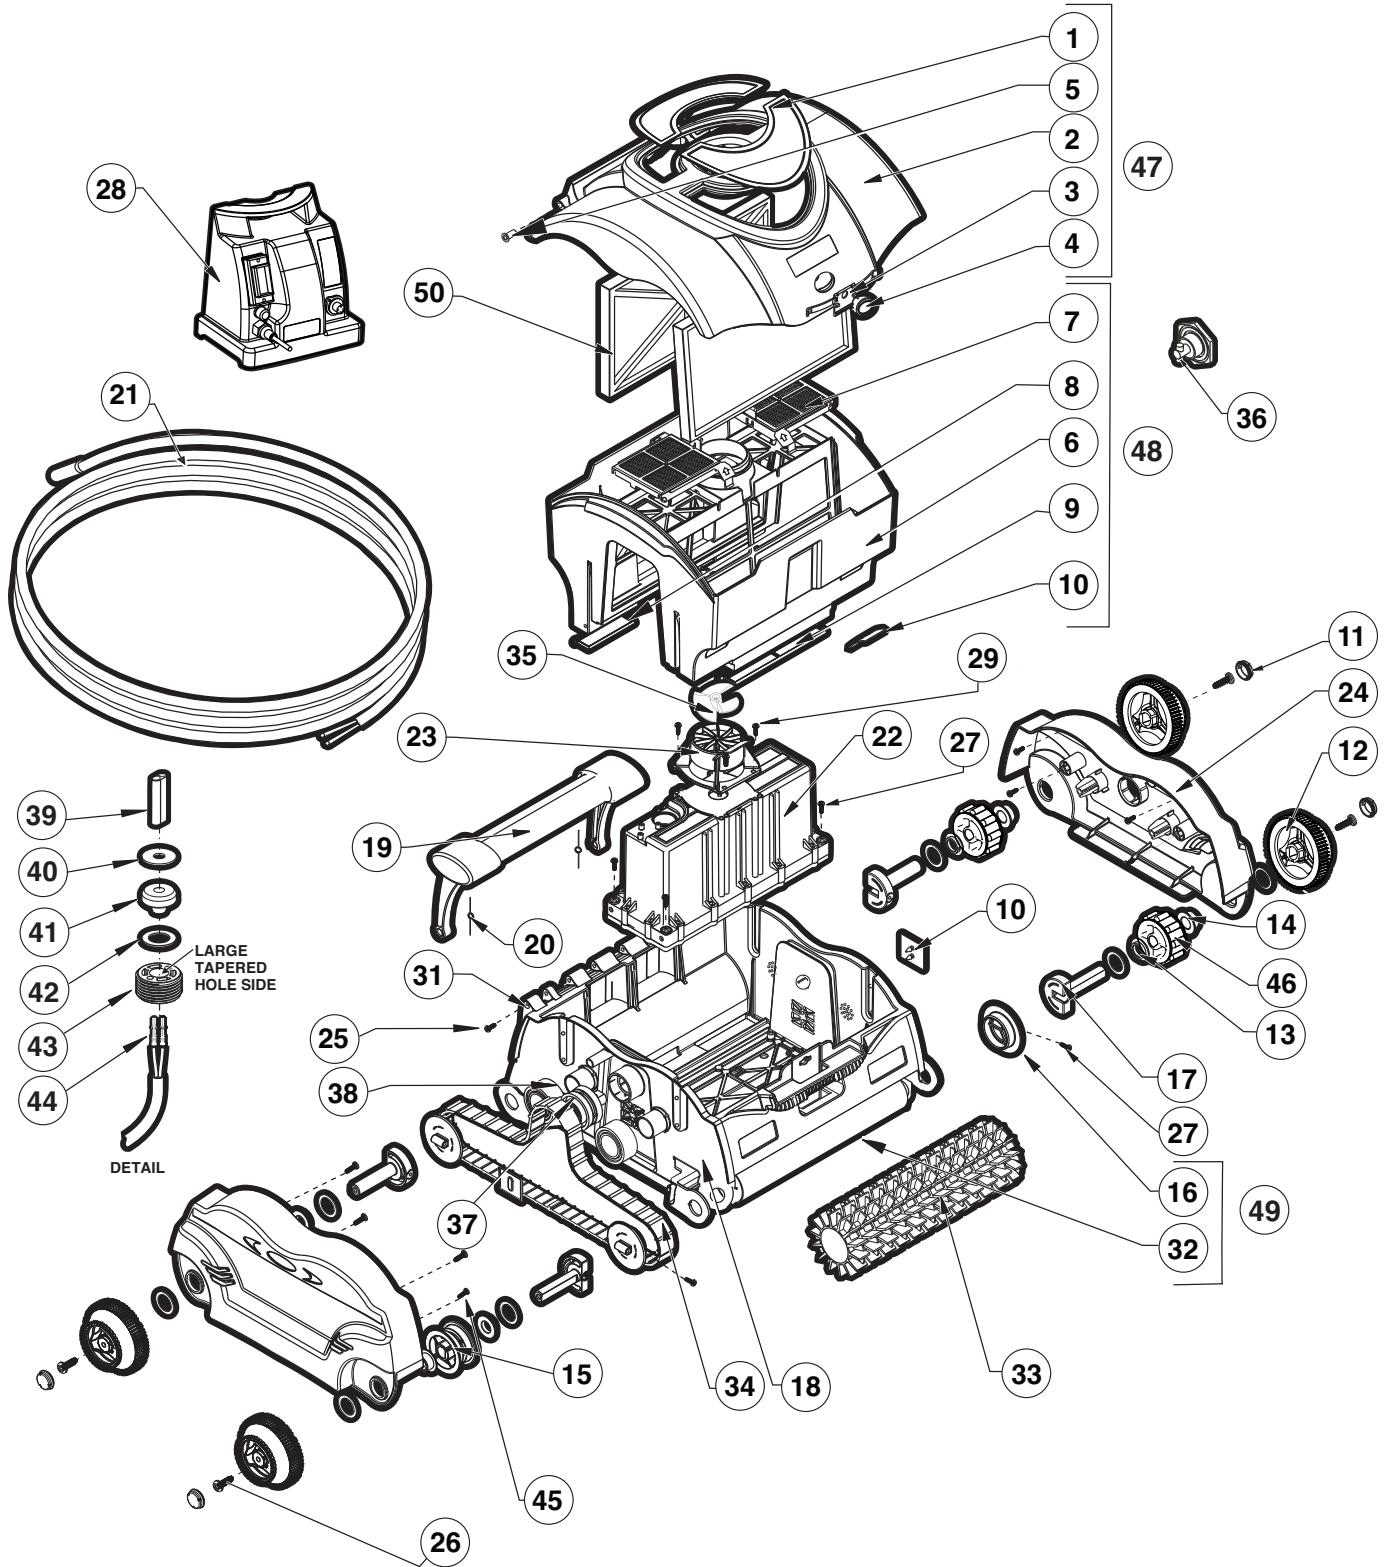

SharkVAC by HAYWARD®

REPLACEMENT PARTS

Parts Diagram

Cleaners

Parts Listing

Ref. No.	Part No.	Description	Ctn. Qty.
1	RCX97421	Window, Dome Clear SV	5
2	RCX97419	Dome, SV	1
3	RCX97431	Spring, Flat SV/EV	5
4	RCX97433	Button SV	10
5	RCX97423	Bushing, Dome, SV	5
6	RCX97415	Housing, Filter Bucket	1
7	RCX97417	Door, Filter	5
8	RCX97405	Flap, Drain Small SV	10
9	RCX97407	Flap, Drain Large SV	5
10	RCX97445	Flap, Rubber SV	10
11	RCX97447	Cap, Wheel Rim SV	5
12	RCX97449	Wheel Rim with Tire SV	5
13	RCX97435	Bushing 1W SV	10
14	RCX97437	Bushing 2W SV	10
15	RCX97439	Ring, Drive SV	5
16	RCX97441	Roller End SV	10
17	RCX97443	Shaft SV	10
18	RCX97401	Base SV	1
19	RCX97425	Handle Assembly SV	1
20	RCX97427	Spring, Handle	5
21	RCX97413	Cord, Assembly 50' SV/EV	1
22	RCX97400	Motor Assembly SV/EV	1
23	RCX97455	Tube, Vent	5
24	RCX97403	Panel, Side SV	1
25	RCX97459	Screw M7X10MM Flat TORX	10
26	RCX97457	Screw M7X25MM Flat TORX	10
27	RCX97461	Screw M5X35MM PT	10
28	RCX97453	Power Supply SV	1
—	RCX31013A	Power Supply Circuit Breaker 3A	10
—	RCX31012	Power Supply Switch 16A	10
—	RCX31012A	Power Supply Switch Membrane Cover	10
—	RCX31018	Power Supply Output Connector	10
29	RCX12010	Screw M5X12 Pan TORX HD T-20	10
30	RCX97409	Tube, Wheel SV	5
31	RCX97429	Shaft, Hinge S.S. SV/EV	10
32	RCX97409	Wheel Tube, Light Gray (SV)	5
33	RCX26008	Brush, Roller T/S, Clear	5
34	RCX23002	Drive Track, Soft Tread	5
35	RCX11000	Impeller	5
36	RCX40117	Drive Pin Assembly	5
37	RCX97430	Bearing, Drive Assembly	5
38	RCX26000	Bearing, Idler Pulley	5
39	RCX59002	Connector Housing	5
40	RCX12301	Washer Plastic Connector	10
41	RCX97462	Compression Seal	10
42	RCX12302	Washer Plastic Connector	10
43	RCX59004	Seal Plug	10
44	RCX59006	Connector Socket Molex	10
45	RCX12011	Screw M5 X 20 Pan TORX HD T-20	10
46	RCX97440	Ring, Drive with Rubber Assembly	5
47	RCX97418	Dome Assembly SV (1, 2, 3, 4, 5)	1
48	RCX97414	Filter Bucket Assembly SV/EV (6, 7, 8, 9, 10)	1
49	RCX97410	Tube, Wheel Assembly SV	5
50	RCX70101	Replacement Filter Cartridge Set (2 pieces)	5
—	RCX70103	Spring Clean Up Filter Set (2 pieces)	5