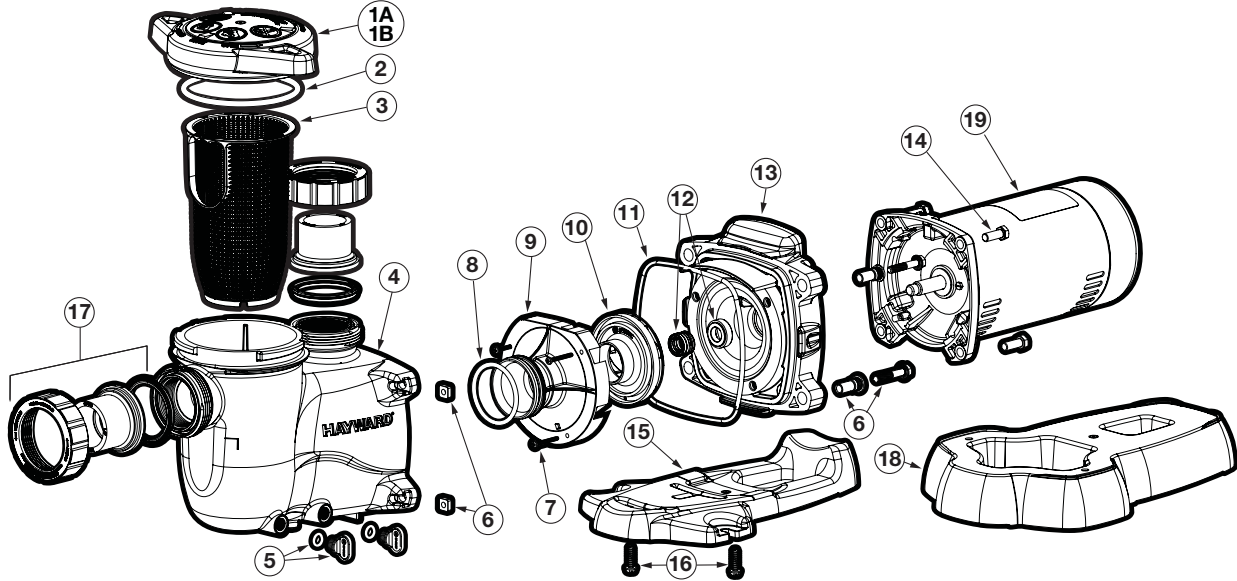

Max-Flo XL®

SP2300X PUMP SERIES (MAX-RATED) REPLACEMENT PARTS

Pumps

Parts for Pump Models: SP2305X7(EE)(SP), SP2307X10(2), SP2310X15(2), SP2315X20(2)

Ref. No.	Part No.	Description	Ctn. Qty.
1a	SPX2300DLS	Strainer Cover Kit (Includes Strainer Cover, Lock-Ring, O-Ring)	1
1b	SPX2300DLSB	Strainer Cover Kit for Biguanide Sanitizers (Includes Strainer Cover, Lock-Ring, O-Ring) NOT Pressure Testable	1
2	SPX2300Z4	Strainer Cover O-Ring	1
3	SPX2300M	Strainer Basket	1
4	SPX2300AA	Pump Strainer Housing with Drain Plugs	1
5	SPX4000FG	Drain Plug with O-Ring	2
6	SPX2700ZPAK	Hardware Pack (Includes 4 Housing Bolts, Seal-Plate Spacers and Square Nuts)	1
7	SPX2300Z3PAK3	Diffuser Screws (Pack of 3)	1
8	SX220Z2	Diffuser O-Ring	1
9	SPX2300B	Diffuser	1
10	SPX2700C	Impeller for 3/4 H.P. Max-Rate Pump	1
	SPX2700CSP	Impeller for Pump Model SP2305X7EESP	1
	SPX2707CM	Impeller for 1 H.P. Max-Rate Pump	1
	SPX2710CM	Impeller for 1 1/2 H.P. Max-Rate Pump	1
	SPX2715CM	Impeller for 2 H.P. Max-Rate Pump	1
11	GMX600F	Housing O-Ring	1
12	SPX2700SA	Shaft Seal Assembly	1
13	SPX2300E	Seal Plate	1
14	SPX3200Z5PAK4	Motor Bolt (Pack of 4)	1
15	SPX2300G	Motor Support with Base Mount Screws	1
16	SPX1600Z52	Motor Support Base Mount Screws	1
17	SPX2700UNKIT	Union Connector Kit (Includes 2 Nuts, Connectors, Gaskets)	1