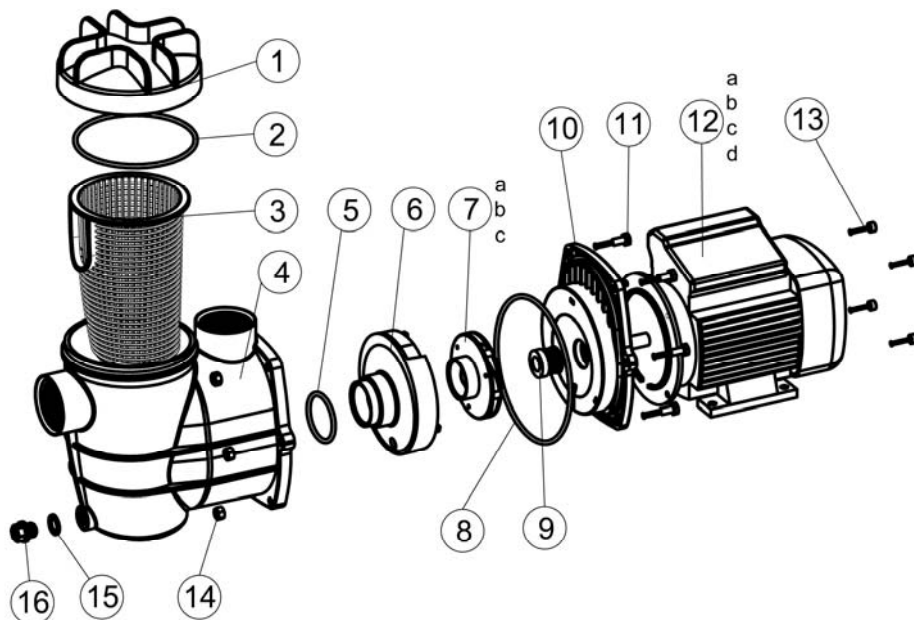

Parts for pump models: BC2712/BC2714

Ref. No.	Part No.	Description	Q'ty
1	647251201	Pump housing	1
2a	647251271	Impeller for BC2714	1
2c	647271271	Impeller for BC2712	1
3	65431069080	O-ring	1
4	65028013000	Seal assembly	1
5	647251202	Pump cover	1
6c	65023017000	0.25HP motor for BC2712	1
6d	65023018000	0.35HP motor for BC2714	1
7	65224024000	Screw M5X20	4

Parts for pump models: BC2713/BC2715

Ref. No.	Part No.	Description	Q'ty
1	647251503	Cover	1
2	65431071080	O-ring	1
3	647251507	Basket	1
4	647251501	Pump housing	1
5	65431070080	O-ring	1
6	647251504	Diffuser	1
7a	647251271	Impeller for BC2715	1
7c	647271271	Impeller for BC2713	1
8	65431037080	O-ring	1
9	65028013000	Seal assembly	1
10	647251502	Pump cover	1
11	65224004000	Screw M6X25	6
12c	65023017000	0.25HP motor for BC2713	1
12d	65023018000	0.35HP motor for BC2715	1
13	65224025000	Screw M5X14	4
14	65231002000	Nut M6	6
15	65432002080	Gasket	1
16	88601007	Drain plug	1