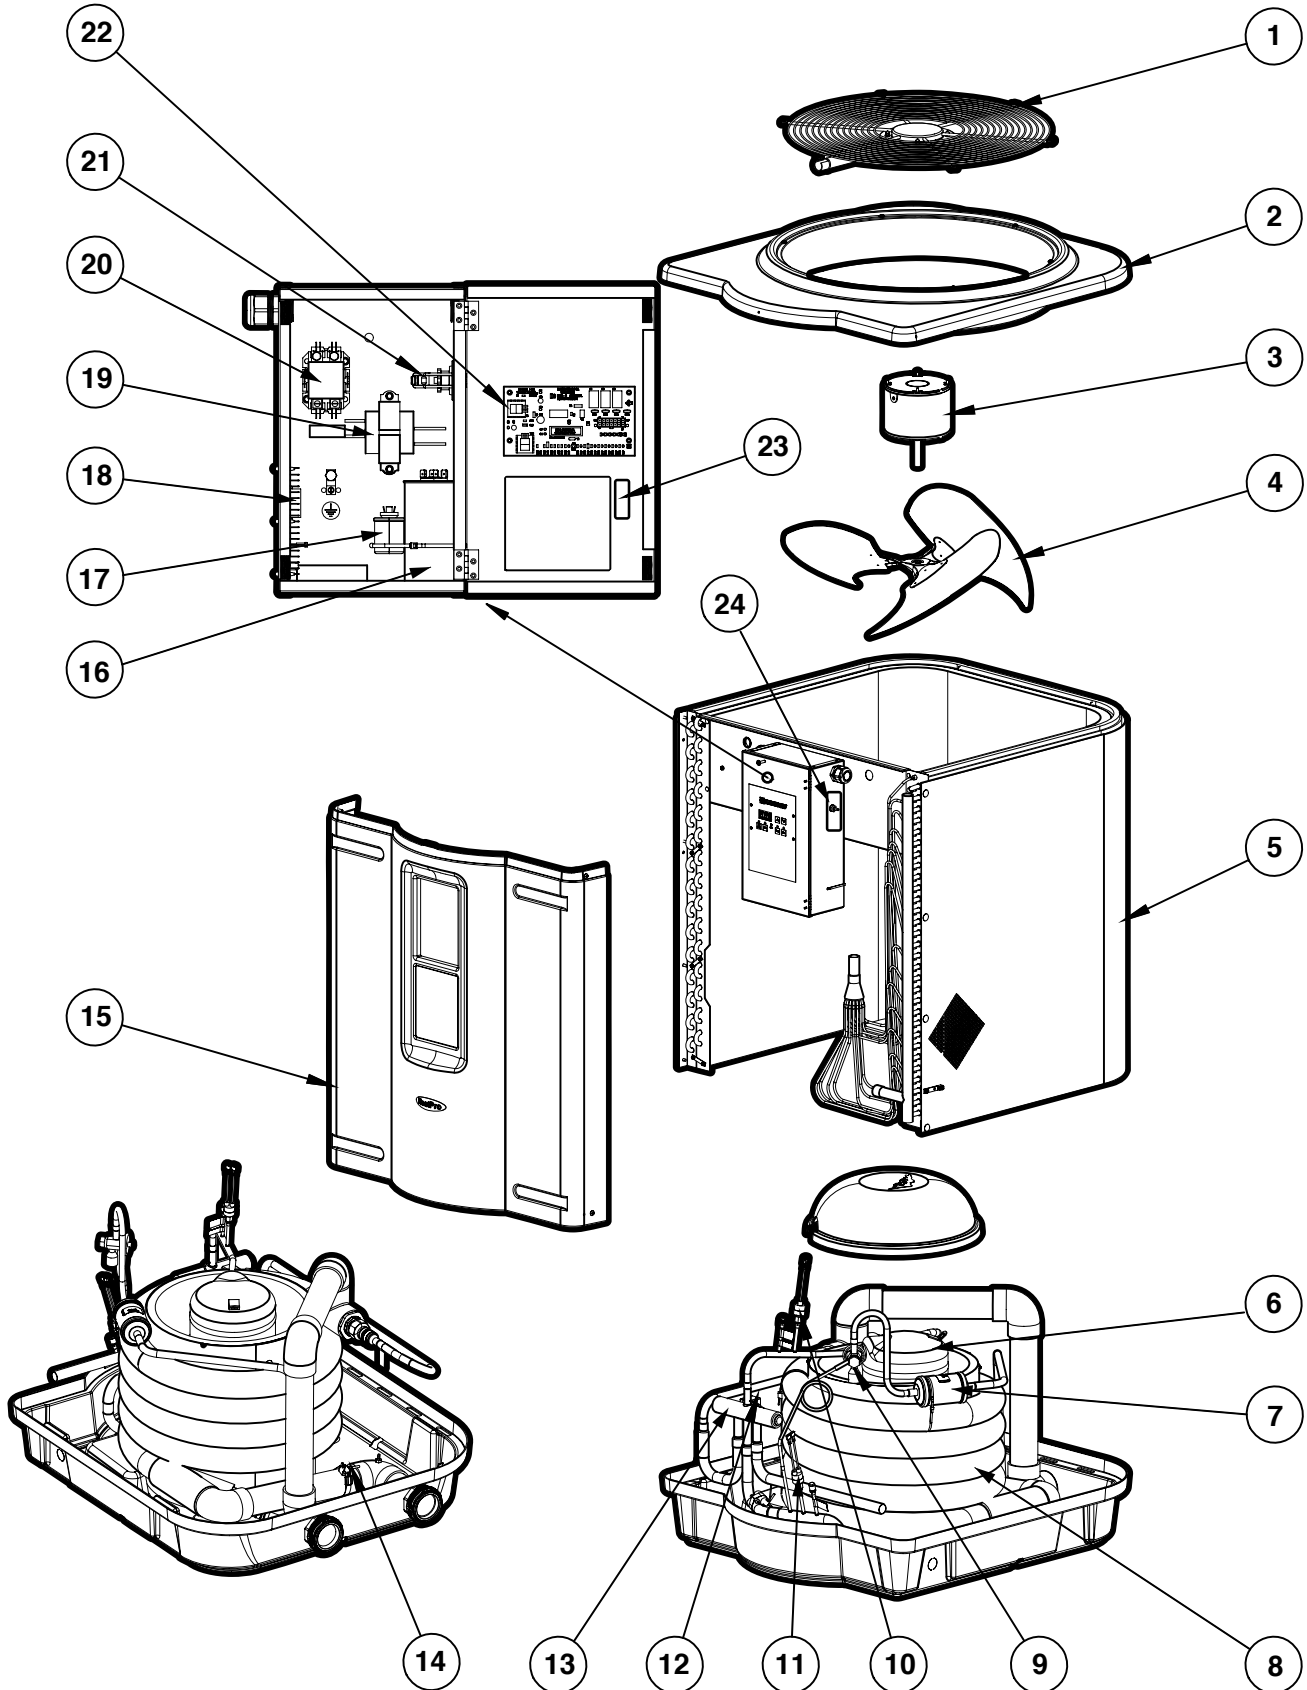

Parts Listing: HP20654T, HP20654BT, HP20854T, HP20854BT, HP21104T, HP21104TC

Ref. No.	Part No.	Description
1	HPX01023502	Fan Top for HP20654T, HP20854T, HP21104T and HP21104TC
2	HPX01023503	Side Panel for HP20654T, HP20854T, HP21104T and HP21104TC
3	HPX01023504	Control Box Cover
4	HPX01023505	Control Box
5	HPX1985	Contactora
6	HPX26024139	Control Board Assembly
7	HPX11024130	Interface Board
8	HPX2181	Water Pressure Switch
9	HPX11023693	Transformer
10	HPX11024270	Compressor Run Capacitor for HP20654T and HP20654BT
10	HPX11024272	Compressor Run Capacitor for HP20854T and HP20854BT
10	SMX11022320	Compressor Run Capacitor for HP21104T and HP21104TC
11	HPX24024238	Bent Coil with Guard for HP20654T and HP20854T
11	HPX24024241	Bent Coil with Guard for HP21104T and HP21104TC
12	HPX11024257	Compressor for HP20654T and HP20654BT
12	HPX11024204	Compressor for HP20854T and HP20854BT
12	HPX11024203*	Compressor for HP21104T and HP21104TC
12	SMX11012753**	Compressor for HP21104T and HP21104TC
13	HPX24012850	Condenser for HP21104T
13	HPX24012851	Condenser for HP21104TC and HP21104TC
13	HPX24024712	Condenser for HP20654T, HP20854T, HP20654BT and HP20854BT
14	HPX05023549	Cover Gasket
15	HPX11023564	Fan Motor, 1/3 H.P.
16	HPX01023561	Fan Guard
17	HPX15024321	Fan Blade
18	HPX11024258	High Pressure Switch
19	HPX11024259	Low Pressure Switch
20	HPX15012844	Thermostatic Expansion Valve for HP20654T and HP20654BT
20	HPX15012843	Thermostatic Expansion Valve for HP20854T and HP20854BT
20	HPX15012842*	Thermostatic Expansion Valve for HP21104T and HP21104TC
20	HPX15012852**	Thermostatic Expansion Valve for HP21104T and HP21104TC
21	HPX2169	Temperature Sensor
22	HPX01023760	Electrical Entry Plug
23	HPX11024151	Fan Run Capacitor
24	HPX11024169	Defrost Sensor
25	HPX1462	Filter Drier

NOT PICTURED

—	HPX10023517	HPC Cable
—	HPX02024108	Compressor Blanket
—	HPX0054	Compressor Mount Kit
—	HPX10024732	Compressor Electrical Plug for HP20654T and HP20654BT
—	HPX10024289*	Compressor Electrical Plug for HP20854T, HP21104T, HP20854BT and HP21104TC
—	HPX10024732**	Compressor Electrical Plug for HP21104T and HP21104TC
—	SMX15026191	Hot Gas Bypass Valve for HP21104TC

NOTES: *Used on units prior to s/n 21131410102317001

**Used on units after s/n 21131410102458001

HeatPro®

HEAT PUMP REPLACEMENT PARTS

Parts Diagram: HP21404T, HP21404TC, HP21004T, HP21254T, HP31154T, HP31204T, HP21124T

Heating