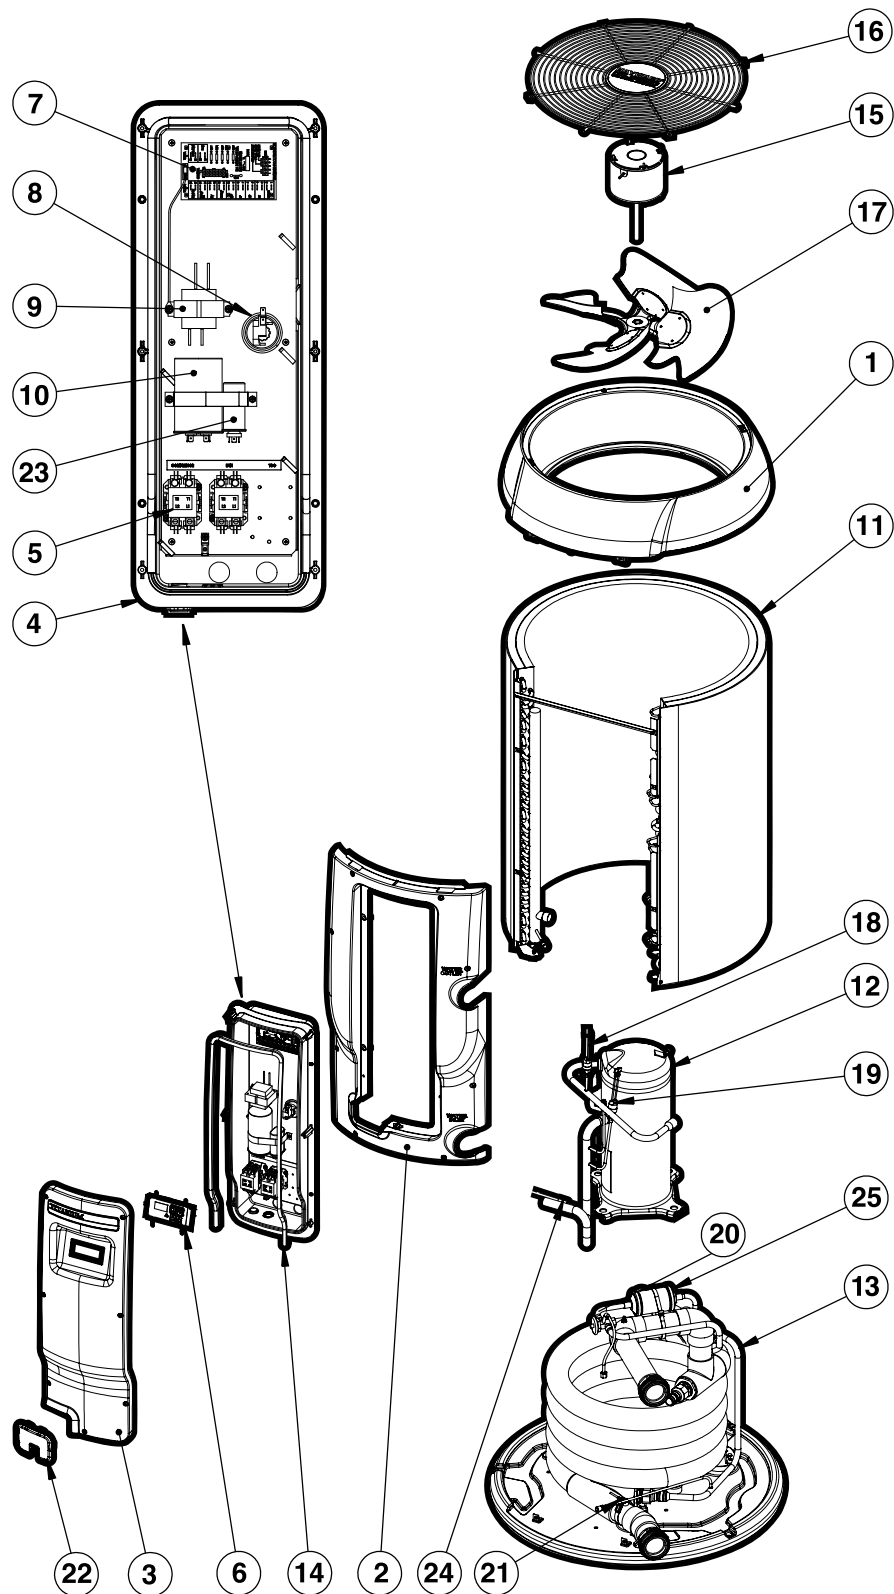

Parts Diagram: HP20654T, HP20654BT, HP20854BT, HP20854T, HP21104T, HP21104TC

Heating

**Parts Listing: HP20654T, HP20654BT, HP20854T, HP20854BT, HP21104T, HP21104TC**

Ref. No.	Part No.	Description
1	HPX01023502	Fan Top for HP20654T, HP20854T, HP21104T and HP21104TC
2	HPX01023503	Side Panel for HP20654T, HP20854T, HP21104T and HP21104TC
3	HPX01023504	Control Box Cover
4	HPX01023505	Control Box
5	HPX1985	Contactora
6	HPX26024139	Control Board Assembly
7	HPX11024130	Interface Board
8	HPX2181	Water Pressure Switch
9	HPX11023693	Transformer
10	HPX11024270	Compressor Run Capacitor for HP20654T and HP20654BT
10	HPX11024272	Compressor Run Capacitor for HP20854T and HP20854BT
10	SMX11022320	Compressor Run Capacitor for HP21104T and HP21104TC
11	HPX24024238	Bent Coil with Guard for HP20654T and HP20854T
11	HPX24024241	Bent Coil with Guard for HP21104T and HP21104TC
12	HPX11024257	Compressor for HP20654T and HP20654BT
12	HPX11024204	Compressor for HP20854T and HP20854BT
12	HPX11024203*	Compressor for HP21104T and HP21104TC
12	SMX11012753**	Compressor for HP21104T and HP21104TC
13	HPX24012850	Condenser for HP21104T
13	HPX24012851	Condenser for HP21104TC and HP21104TC
13	HPX24024712	Condenser for HP20654T, HP20854T, HP20654BT and HP20854BT
14	HPX05023549	Cover Gasket
15	HPX11023564	Fan Motor, 1/3 H.P.
16	HPX01023561	Fan Guard
17	HPX15024321	Fan Blade
18	HPX11024258	High Pressure Switch
19	HPX11024259	Low Pressure Switch
20	HPX15012844	Thermostatic Expansion Valve for HP20654T and HP20654BT
20	HPX15012843	Thermostatic Expansion Valve for HP20854T and HP20854BT
20	HPX15012842*	Thermostatic Expansion Valve for HP21104T and HP21104TC
20	HPX15012852**	Thermostatic Expansion Valve for HP21104T and HP21104TC
21	HPX2169	Temperature Sensor
22	HPX01023760	Electrical Entry Plug
23	HPX11024151	Fan Run Capacitor
24	HPX11024169	Defrost Sensor
25	HPX1462	Filter Drier