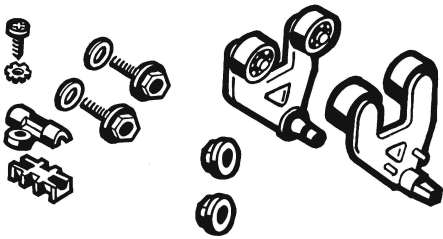

AquaBug®, Diver Dave® & Wanda the Whale®

PARTS KITS AND ACCESSORIES FOR ABOVE-GROUND CLEANERS

Parts Diagram

AXV621DAT Universal A-Frame/Turbine Kit

AXV417WHP Pod Kit, White

AXV434WHP Propulsion/Conversion Kit

AXV055P Turbine Bearings

AXV621D Universal A-Frame Kit

AXV151 90° Elbow

AXV093BP Skimmer Adapter Cone

AXV112P Turbine Kit Above Ground

AXW100 Ladder Guard

AquaBug®, Diver Dave® & Wanda the Whale®

PARTS KITS FOR ABOVE-GROUND CLEANERS

Cleaners

Parts Listing			
Part No.	Description	Ctn. Qty.	No. Req'd
AXV014SP	Pod Shoes, Fiberglass (4 pack)	50	1
AXV014FNP	Pod Shoe Kit, Vinyl (4 pack)	50	1
AXVSCR4008	Pod Screw Kit (Includes two hex head pod screws and two washers)	*	1
AXV016P	Pod Plug Kit (6 pack) (Includes two pod plugs each of white, black)	*	1
AXV434WHP	Flap Kit, White (Includes front and rear flap assemblies)	25	1
AXV621DAT	A-Frame/Turbine Kit (Includes two A-frames and bushings, saddle, keeper, main turbine and bearings, hex head pod screws and pod screw washers)	10	1
AXV055P	Turbine Bearing Kit (2 pack)	50	1
AXV057P	Middle Body Screw Kit (6 pack)	*	1
AXV065P	Upper Body Screw Kit (6 pack)	*	1
AXV079VP	Medium Turbine/Spindle Gear Kit, Vinyl (medium turbine, drive gear, bushing, spindle gear, screw, medium turbine axle, intermediate gear, intermediate gear axle)	25	1
AXV621D	A-Frame Kit (Includes two A-frames and bushings, saddle, keeper, two hex head pod screws and two pod screw washers)	25	1
AXV112P	Turbine Kit, Above Ground (Includes main turbine and two turbine bearings)	25	1
AXV417WHP	Pod Kit, White (Includes right and left pod assemblies)	25	1
AXV699P	A-Frame Bushing/Saddle Kit	25	1
AXV552WHP	Wing Kit, White (Includes left and right wings)	50	1