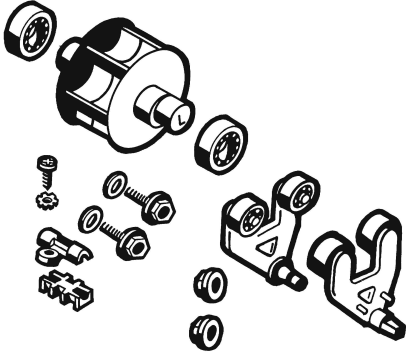

AquaBug®, Diver Dave® & Wanda the Whale®

PARTS KITS AND ACCESSORIES FOR ABOVE-GROUND CLEANERS

Parts Diagram

AXV621DAT Universal A-Frame/Turbine Kit

AXV417WHP Pod Kit, White

AXV434WHP Propulsion/Conversion Kit

AXV055P Turbine Bearings

AXV621D Universal A-Frame Kit

AXV151 90° Elbow

AXV093BP Skimmer Adapter Cone

AXV112P Turbine Kit Above Ground

AXW100 Ladder Guard

AquaBug®, Diver Dave® & Wanda the Whale®

PARTS KITS FOR ABOVE-GROUND CLEANERS

Cleaners

Parts Listing			
Part No.	Description	Ctn. Qty.	No. Req'd
AXV014SP	Pod Shoes, Fiberglass (4 pack)	50	1
AXV014FNP	Pod Shoe Kit, Vinyl (4 pack)	50	1
AXVSCR4008	Pod Screw Kit (Includes two hex head pod screws and two washers)	*	1
AXV016P	Pod Plug Kit (6 pack) (Includes two pod plugs each of white, black)	*	1
AXV434WHP	Flap Kit, White (Includes front and rear flap assemblies)	25	1
AXV621DAT	A-Frame/Turbine Kit (Includes two A-frames and bushings, saddle, keeper, main turbine and bearings, hex head pod screws and pod screw washers)	10	1
AXV055P	Turbine Bearing Kit (2 pack)	50	1
AXV057P	Middle Body Screw Kit (6 pack)	*	1
AXV065P	Upper Body Screw Kit (6 pack)	*	1
AXV079VP	Medium Turbine/Spindle Gear Kit, Vinyl (medium turbine, drive gear, bushing, spindle gear, screw, medium turbine axle, intermediate gear, intermediate gear axle)	25	1
AXV621D	A-Frame Kit (Includes two A-frames and bushings, saddle, keeper, two hex head pod screws and two pod screw washers)	25	1
AXV112P	Turbine Kit, Above Ground (Includes main turbine and two turbine bearings)	25	1
AXV417WHP	Pod Kit, White (Includes right and left pod assemblies)	25	1
AXV699P	A-Frame Bushing/Saddle Kit	25	1
AXV552WHP	Wing Kit, White (Includes left and right wings)	50	1