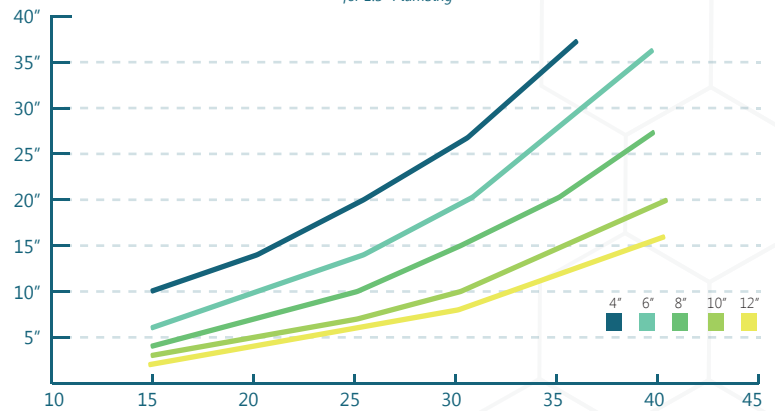

LIGHTING & ELECTRICAL

- Output: 300 lumens white
- Cord: 50, 100, or 150 foot cord
- Supply: 12-12.5 VAC, 1.6AMP (20W)

NINE COLORS

Brilliant White, Amazing Aqua, Ocean Blue, Electric Blue, Light Green, Jade Green, Sunset Yellow, Pretty in Pink, Purple Passion

FIVE LIGHT SHOWS

Slow-Fade, Medium-Cycle, Patriotic, Mardi Gras, Disco

ORDERING GUIDE

P/N	DESCRIPTION
BRILLIANT WONDERS BUBBLER	
25503-150-000	GUNITE UNIT WITH 150 FT CORD
25503-100-000	GUNITE UNIT WITH 100 FT CORD
25503-050-000	GUNITE UNIT WITH 50 FT CORD
25503-300-000	WHITE VINYL/FIBERGLASS KIT*
25503-301-000	GRAY VINYL/FIBERGLASS KIT*
25503-304-000	BLACK VINYL/FIBERGLASS KIT*
25503-309-000	TAN VINYL/FIBERGLASS KIT*
25503-369-000	DARK BLUE VINYL/FIBERGLASS KIT*

A GUNITE UNIT IS REQUIRED FOR ALL INSTALLATIONS. Choose a Gunite Bubbler unit and a kit for vinyl/fiberglass installs. Vinyl /Fiberglass Kits include 1 Ring, 2 Gaskets, and 8 Screws.

PERFORMANCE DATA

Plume Height At Given Water Depths

	1/2" REDUCER					3/4" REDUCER				
	4"	6"	8"	10"	12"	4"	6"	8"	10"	12"
10gpm	13	7								
15gpm	30	20	13	10	8	9	6	4.5	3.5	2
20gpm	55	34	24	18	13	13.5	10	8	6.5	4.5
25gpm	-	-	38	28	20	20	15	12	9.5	7
30gpm	-	-	-	-	-	28	21	16	12.5	10
35gpm	-	-	-	-	-	38	29	20.5	16	13
40gpm	-	-	-	-	-	-	37	26	20	16

21.1mm Nozzle with 2" Piping | Water height may vary

Flow Rate vs Water Height
for 1.5" Plumbing

POOL | SPA | BATH
CS@c-m-p.com | www.c-m-p.com