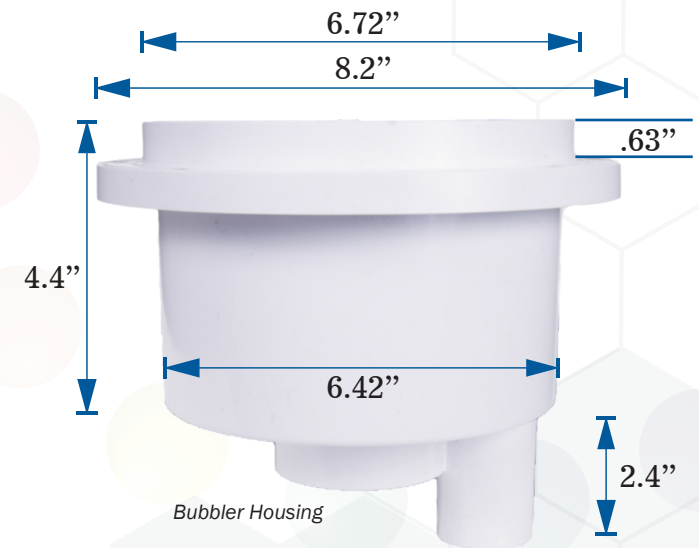

SPECIFICATIONS

- Conduit: 1" conduit, 2½" lengths
- Inlet: 1½" or 2" PVC pipe
- Outlet: ¾" or ½" adjustable eyeball
- Flow Rate: 10-40 Gallons Per Minute
- Water Depth: 4" to 12" water depth

LIGHTING & ELECTRICAL

A GUNITE UNIT IS REQUIRED FOR ALL INSTALLATIONS. Choose a Gunite Bubbler unit and a kit for vinyl/fiberglass installs. Vinyl /Fiberglass Kits include 1 Ring, 2 Gaskets, and 8 Screws.

PERFORMANCE DATA

Plume Height At Given Water Depths

	1/2" REDUCER					3/4" REDUCER				
	4"	6"	8"	10"	12"	4"	6"	8"	10"	12"
10gpm	13	7								
15gpm	30	20	13	10	8	9	6	4.5	3.5	2
20gpm	55	34	24	18	13	13.5	10	8	6.5	4.5
25gpm	-	-	38	28	20	20	15	12	9.5	7
30gpm	-	-	-	-	-	28	21	16	12.5	10
35gpm	-	-	-	-	-	38	29	20.5	16	13
40gpm	-	-	-	-	-	-	37	26	20	16

21.1mm Nozzle with 2" Piping | Water height may vary

Flow Rate vs Water Height
for 1.5" Plumbing

POOL | SPA | BATH
CS@c-m-p.com | www.c-m-p.com