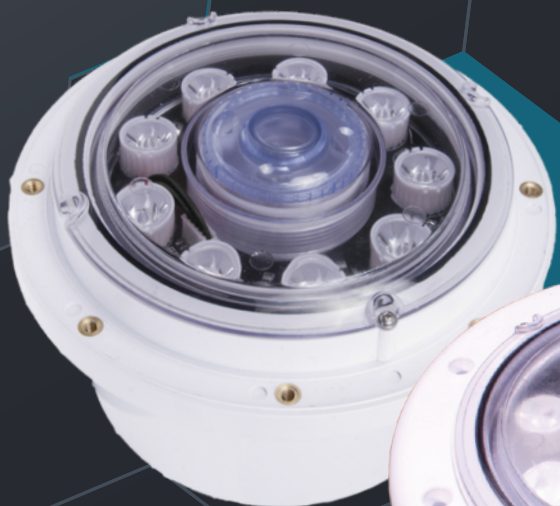

Brilliant Wonders™

LED BUBBLERS

ADD COLOR AND EXCITEMENT TO ANY POOL OR SPA

Imagine a backyard filled with soothing sound and brilliant color. Brilliant Wonders LED Bubblers shoot streams up to thirty inches high in vivid LED colors. The cascading flume creates a natural sound and relaxing ambiance. An exciting new CMP water feature for gunite, vinyl or fiberglass.

GUNITE UNIT

UNIT WITH VINYL/FIBERGLASS KIT

The perfect feature for sun shelves, tanning ledges, beach entries, ponds, fountains and more!

LED Bubblers can be flush mounted in gunite pool shelves, ponds, and fountains.

SPECIFICATIONS

- Conduit: 1" conduit, 2½" lengths
- Inlet: 1½" or 2" PVC pipe
- Outlet: ¾" or ½" adjustable eyeball
- Flow Rate: 10-40 Gallons Per Minute
- Water Depth: 4" to 12" water depth

LIGHTING & ELECTRICAL

- Output: 300 lumens white
- Cord: 50, 100, or 150 foot cord
- Supply: 12-12.5 VAC, 1.6AMP (20W)

NINE COLORS

Brilliant White, Amazing Aqua, Ocean Blue, Electric Blue, Light Green, Jade Green, Sunset Yellow, Pretty in Pink, Purple Passion