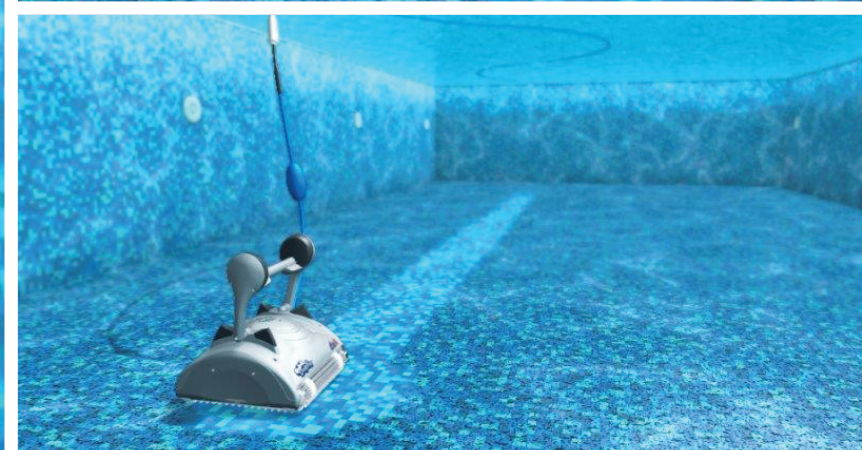

It's a difference that you can see

As the Dolphin scrubs pool surfaces and vacuums away debris, leaving you with a sparkling clean pool.

And it's a difference you can feel

Every time you get in the pool, knowing that you have chosen an environmentally-friendly, cost-effective solution for clean, healthy water.

See the Dolphin in Action

Full Pool Scanning

To ensure thorough cleaning, your Dolphin cleaner is equipped with built in software that systematically cleans your entire pool regardless of your pool's shape or surface.

Swivel cables

Dolphin's patented swivel cables eliminate tangled cables forever! As your Dolphin moves around the pool, its swivel ensures that the cable stays free and clear, allowing for complete pool coverage.