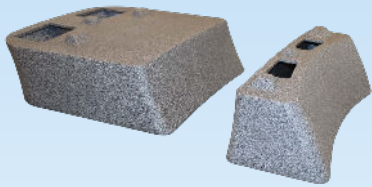

Deep Water Kit: Designed for 10-16.5"

Required Sun Shelf Space: 6.5' x 3'

Weight Limit: 300 lbs/136 kg

Empty Chair Weight: 64 lbs/29 kg

Product Features

- 💧 Sleek, rotomolded design
 - 💧 Integrated handle for easy lifting
 - 💧 Easy to fill, use, maintain, drain, and remove
 - 💧 Compatible with all pool types
 - 💧 UV resistant linear low density polyethylene
 - 💧 Salt and chlorine water friendly
 - 💧 Optional deep water kit, connecting table, and headrest
- *Patent Pending

Lounger Side Table

Height: 16" Width: 11.75 - 15.5"

Table Surface: 17" x 17"

Water Depth: Designed for 0-11"

Product Features

- 💧 Sleek, rotomolded design
- 💧 Compatible with all pool types
- 💧 UV resistant linear low density polyethylene
- 💧 Salt and chlorine water friendly

Lounger Accessories

Lounger Deep Water Kit

Designed for water depths of 10 to 16.5 inches. Easily installs on the bottom of the Global Lounger. Adds additional 6.5" height and 3" length to lounger.

*Patent Pending

Lounger Connecting Table

Removable table that easily slides and secures into the side of the lounger. Includes integrated drink and phone holder. Table Surface: 7.5" x 11.5"

*Patent Pending

*Actual colors may vary