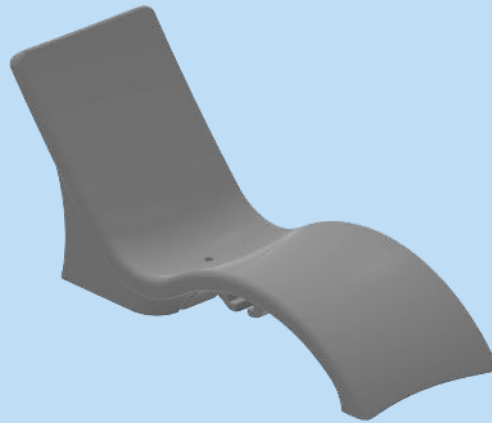

DIVING BOARDS

TABLES & SEATING

LOUNGERS

"Committed to engineering and manufacturing world class products in the pool industry"

Global Lounger™

Height: 29" Length: 69" Width: 23.5"

Water Depth: Designed for 0-10"

Deep Water Kit: Designed for 10-16.5"

Required Sun Shelf Space: 6.5' x 3'

Weight Limit: 300 lbs/136 kg

Empty Chair Weight: 64 lbs/29 kg

Product Features

- 💧 Sleek, rotomolded design
 - 💧 Integrated handle for easy lifting
 - 💧 Easy to fill, use, maintain, drain, and remove
 - 💧 Compatible with all pool types
 - 💧 UV resistant linear low density polyethylene
 - 💧 Salt and chlorine water friendly
 - 💧 Optional deep water kit, connecting table, and headrest
- *Patent Pending

Lounger Side Table

Height: 16" Width: 11.75 - 15.5"

Table Surface: 17" x 17"

Water Depth: Designed for 0-11"

Product Features

- 💧 Sleek, rotomolded design
- 💧 Compatible with all pool types
- 💧 UV resistant linear low density polyethylene
- 💧 Salt and chlorine water friendly

Lounger Connecting Table

Removable table that easily slides and secures into the side of the lounger. Includes integrated drink and phone holder. Table Surface: 7.5" x 11.5"

*Patent Pending

*Actual colors may vary