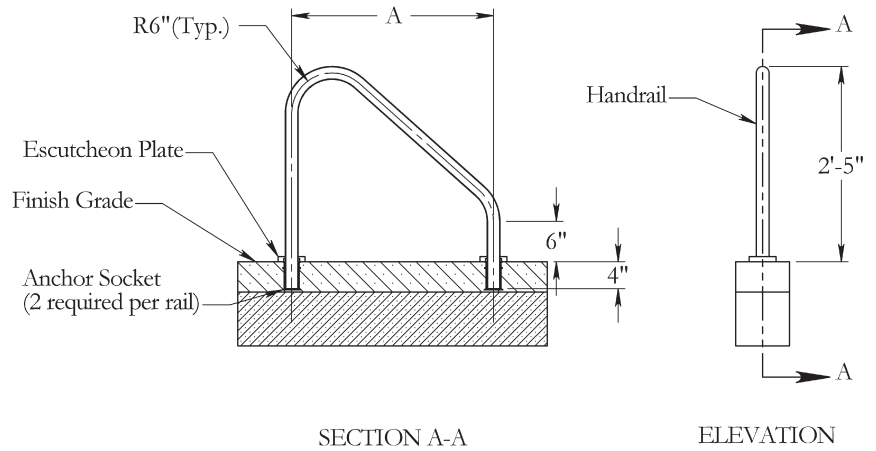

## HANDRAILS - SIDE RAIL:

Part # D2D3.0049

### FEATURES:

- .049" Wall Stainless Steel Construction
- 304 SS
- 1.90" OD

*Please refer to the  
ADA Note on pg. 74*

**NOTE: This product sold as pairs.**

### Variable Dimension

A  
30"  
32"  
36"  
40"  
42"

**NOTE:** Escutcheons sold separately w/ss products; included with powder coated ladders and rails. All measurements on center.