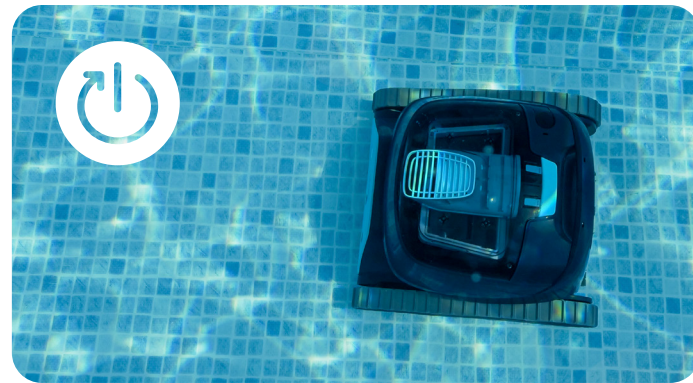

maytronics | Exceptional Experience

LIBERTY™ 200 | 300 | 400

Cordless Pool Cleaning
THE DOLPHIN WAY!

The New Generation of Cordless Pool Cleaning

The Same Unmatched Dolphin Performance - Now Cordless!

Dolphin LIBERTY line presents a new generation of pool cleaning, with a new cordless design for unmatched agility and inductive charging, featuring "Magnetic-Connect" for easy snap-in-place and walk-away charging. The **Dolphin LIBERTY** offers new cool features such as the "Eco Mode", that keeps your pool clean all week with short and efficient cleaning cycles and the "Cycle Selector" - now you can customize to floor only or floor and walls cleaning. The **LIBERTY 400** model, includes the MyDolphin™ Plus app, with Bluetooth® connectivity, setting customized cleaning programs. With powerful, intense scrubbing and a superior filtration system, you can get the same reliable Dolphin platform - now cordless!

The Dolphin LIBERTY Difference

Inductive Charging

Magnetic connect for super easy snap-in-place charging, with new cordless design for unmatched agility.

Click-Up

Using the rattle, the Dolphin will climb up to you, for easy removal from the pool

* Only on LIBERTY 300, LIBERTY 400

Eco Mode

Keeps your pool clean all week with 3*30-minute floor cleaning cycles

* Only on LIBERTY 300 and LIBERTY 400

MyDolphin™ Plus app

Use the MyDolphin™ Plus app to set customized cleaning programs